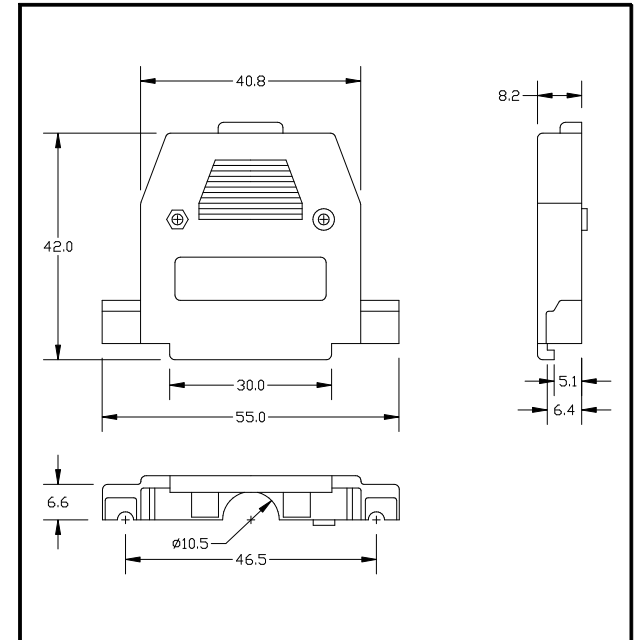

HOOD9:

HOOD15:

HOOD25:

HOOD37:

DIMENSIONS ARE IN MILLIMETERS

DESCRIPTION:

D-SUB PLASTIC HOODS

Winford Engineering
4169 Four Mile Road
Bay City, MI 48706