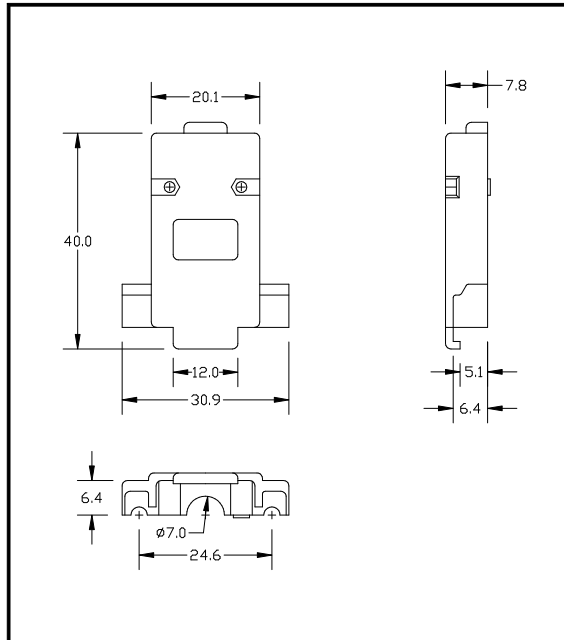

HOOD9:

HOOD15:

HOOD25:

HOOD37:

DIMENSIONS ARE IN MILLIMETERS

DESCRIPTION:

D-SUB PLASTIC HOODS

Winford Engineering
4169 Four Mile Road
Bay City, MI 48706