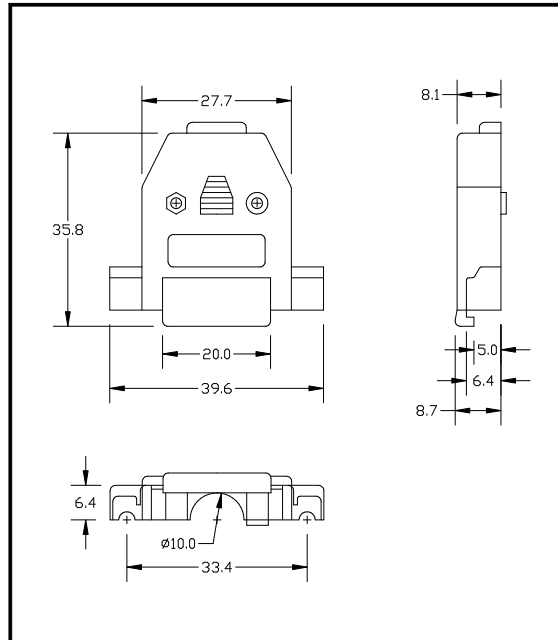

HOOD9:

HOOD15:

HOOD25:

HOOD37:

DIMENSIONS ARE IN MILLIMETERS

DESCRIPTION:

D-SUB PLASTIC HOODS

Winford Engineering
4169 Four Mile Road
Bay City, MI 48706