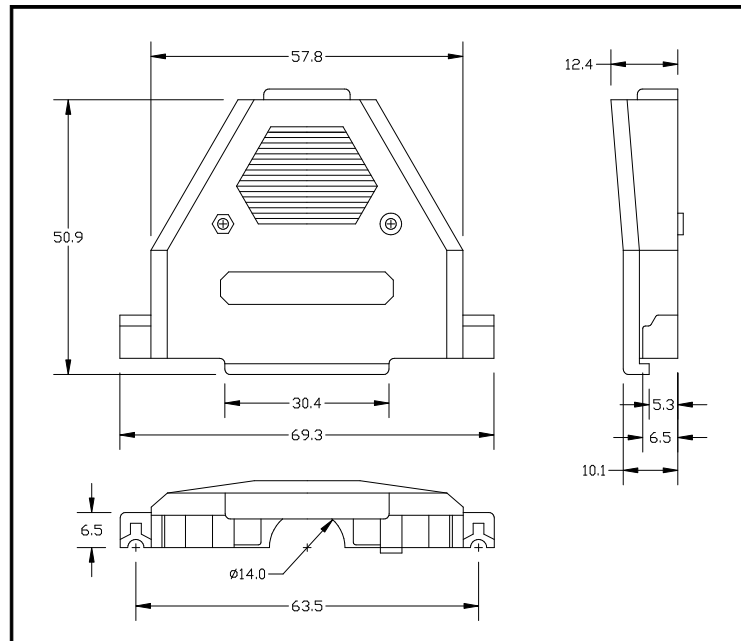

HOOD9:

HOOD15:

HOOD25:

HOOD37:

DIMENSIONS ARE IN MILLIMETERS

DESCRIPTION:

D-SUB PLASTIC HOODS

Winford Engineering
4169 Four Mile Road
Bay City, MI 48706