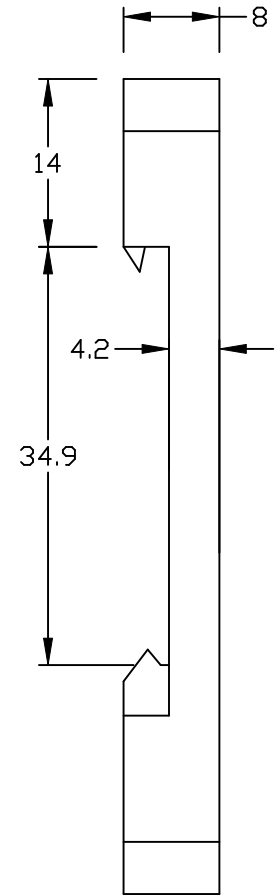

DINM15 DIN RAIL MOUNT CLIP

DIMENSIONS ARE IN MILLIMETERS

DESCRIPTION:
DINM15 - DIN RAIL MOUNT CLIP

Winford Engineering
4169 Four Mile Road
Bay City, MI 48706

www.winfordeng.com

989-671-2941