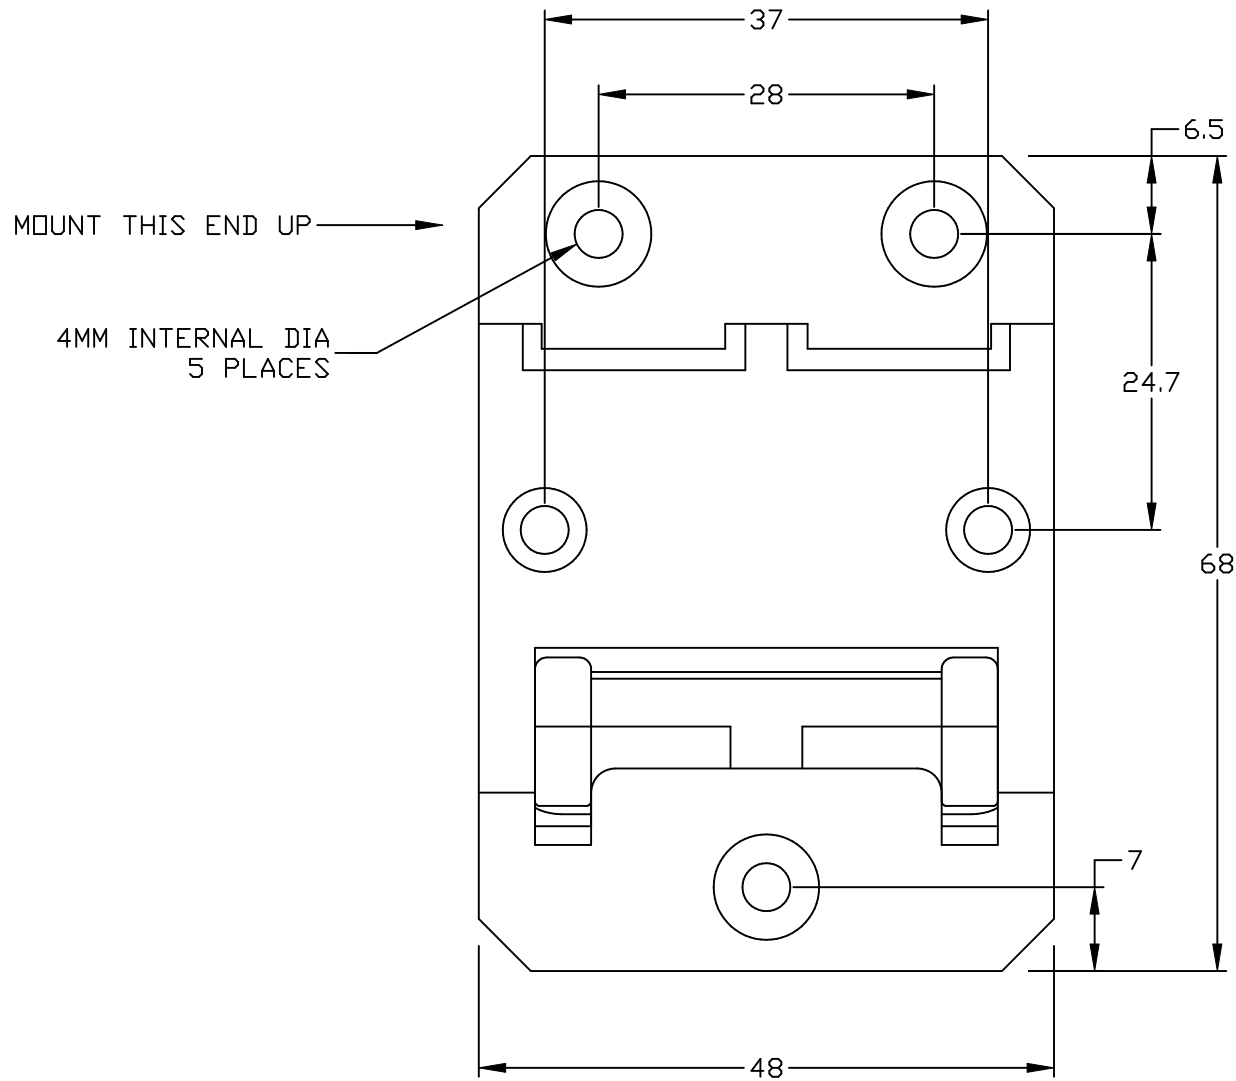

DINM15 DIN RAIL MOUNT CLIP

DIMENSIONS ARE IN MILLIMETERS

DESCRIPTION:
DINM15 - DIN RAIL MOUNT CLIP

Winford Engineering
4169 Four Mile Road
Bay City, MI 48706

www.winfordeng.com

989-671-2941