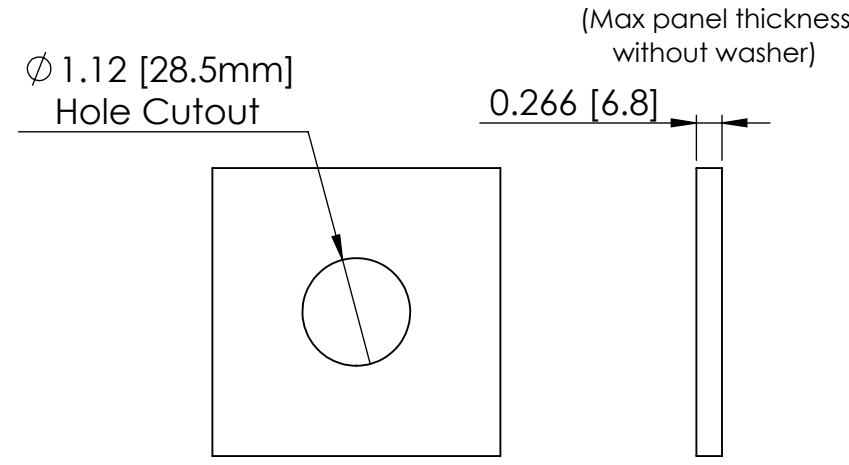

4

3

2

1

Panel Nut

M28x1.5 Thread

Connector Pinout

Recommended Panel Cutout

Washer not included, but available as part number: SWF-M28-B-BULK

DIM: INCH	DATE: 10/23/2023	RoHS COMPLIANT: Yes	DESCRIPTION: RJ45 8P8C Coupler, Flange Panel Mount
 WINFORD ENGINEERING, LLC 4561 GARFIELD ROAD AUBURN, MI 48611			PART NUMBER (S) MJSSGQ8P8C-A-U
www.winford.com		989-671-9721	PART REVISION A