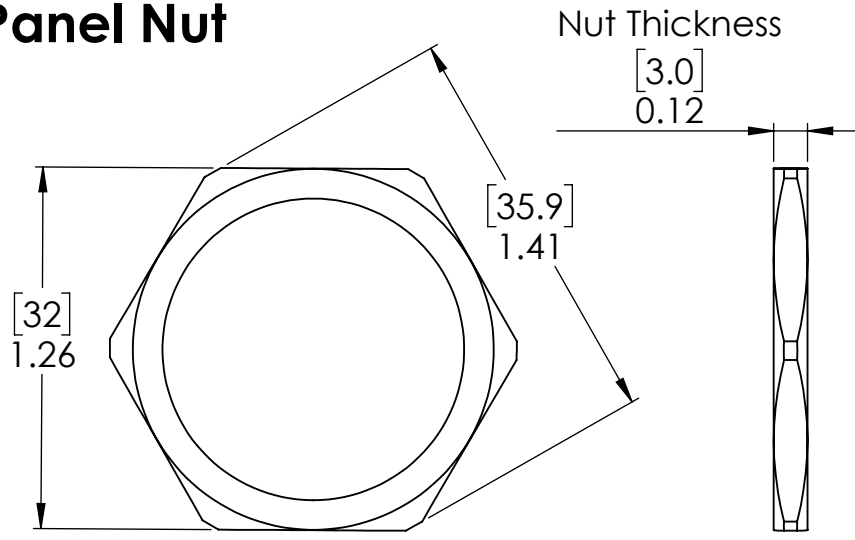

4

3

2

1

Panel Nut

M28x1.5 Thread

Connector Pinout

Recommended Panel Cutout

Washer not included, but available as part number: SWF-M28-B-BULK

DIM: INCH	DATE: 10/23/2023	RoHS COMPLIANT: Yes	DESCRIPTION: RJ45 8P8C Coupler, Flange Panel Mount
 WINFORD ENGINEERING, LLC 4561 GARFIELD ROAD AUBURN, MI 48611			PART NUMBER (S) MJSSGQ8P8C-A-U
www.winford.com		989-671-9721	PART REVISION A