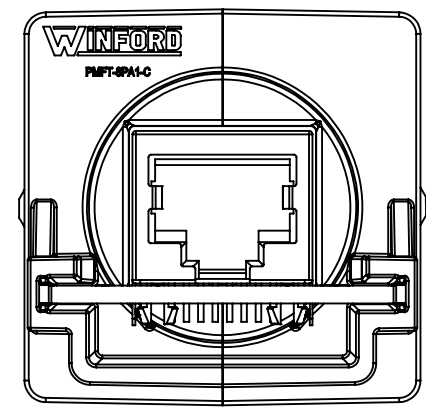

4

3

2

1

Panel Nut

M28x1.5 Thread

Connector Pinout

Recommended Panel Cutout

Washer not included, but available as part number: SWF-M28-B-BULK

DIM: INCH	DATE: 10/23/2023	RoHS COMPLIANT: Yes	DESCRIPTION: RJ45 8P8C Coupler, Flange Panel Mount
 WINFORD ENGINEERING, LLC 4561 GARFIELD ROAD AUBURN, MI 48611			PART NUMBER (S) MJSSGQ8P8C-A-U
www.winford.com		989-671-9721	PART REVISION A