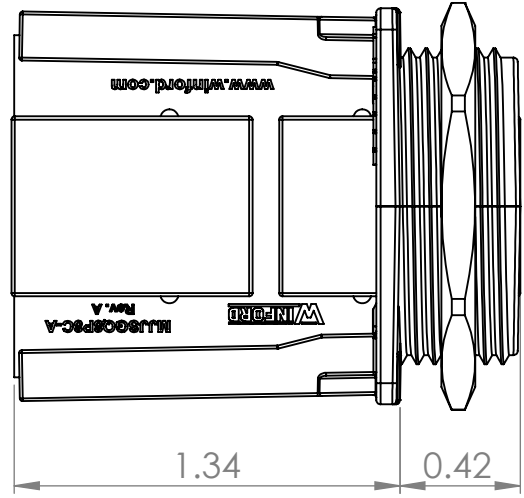

4

3

2

1

Panel Nut

M28x1.5 Thread

Connector Pinout

Recommended Panel Cutout

Washer not included, but available as part number: SWF-M28-B-BULK

DIM: INCH	DATE: 10/23/2023	RoHS COMPLIANT: Yes	DESCRIPTION: RJ45 8P8C Coupler, Flange Panel Mount
 WINFORD ENGINEERING, LLC 4561 GARFIELD ROAD AUBURN, MI 48611			PART NUMBER (S) MJSSGQ8P8C-A-U
www.winford.com		989-671-9721	PART REVISION A