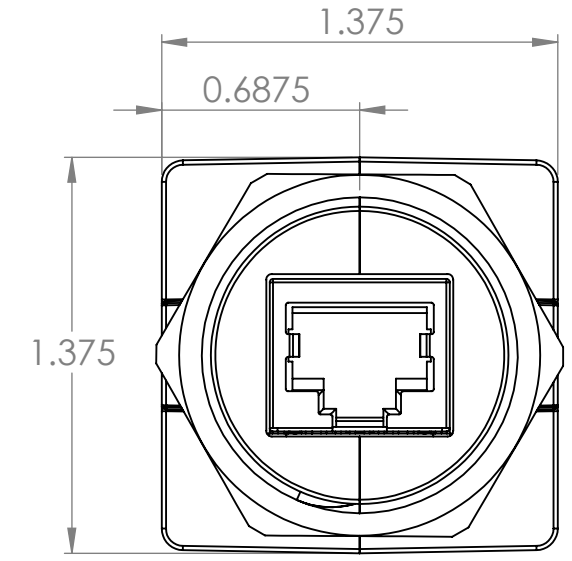

4

3

2

1

Panel Nut

M28x1.5 Thread

Connector Pinout

Recommended Panel Cutout

Washer not included, but available as part number: SWF-M28-B-BULK

DIM: INCH	DATE: 10/23/2023	RoHS COMPLIANT: Yes	DESCRIPTION: RJ45 8P8C Coupler, Flange Panel Mount
 WINFORD ENGINEERING, LLC 4561 GARFIELD ROAD AUBURN, MI 48611			PART NUMBER (S) MJSSGQ8P8C-A-U
www.winford.com		989-671-9721	PART REVISION A