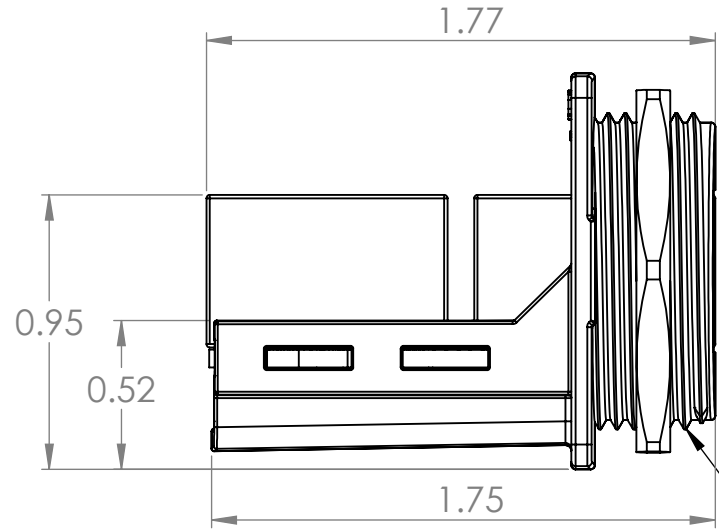

4

3

2

1

Panel Nut

M28x1.5 Thread

Connector Pinout

Recommended Panel Cutout

Washer not included, but available as part number: SWF-M28-B-BULK

DIM: INCH	DATE: 10/23/2023	RoHS COMPLIANT: Yes	DESCRIPTION: RJ45 8P8C Coupler, Flange Panel Mount
 WINFORD ENGINEERING, LLC 4561 GARFIELD ROAD AUBURN, MI 48611			PART NUMBER (S) MJSSGQ8P8C-A-U
www.winford.com		989-671-9721	PART REVISION A