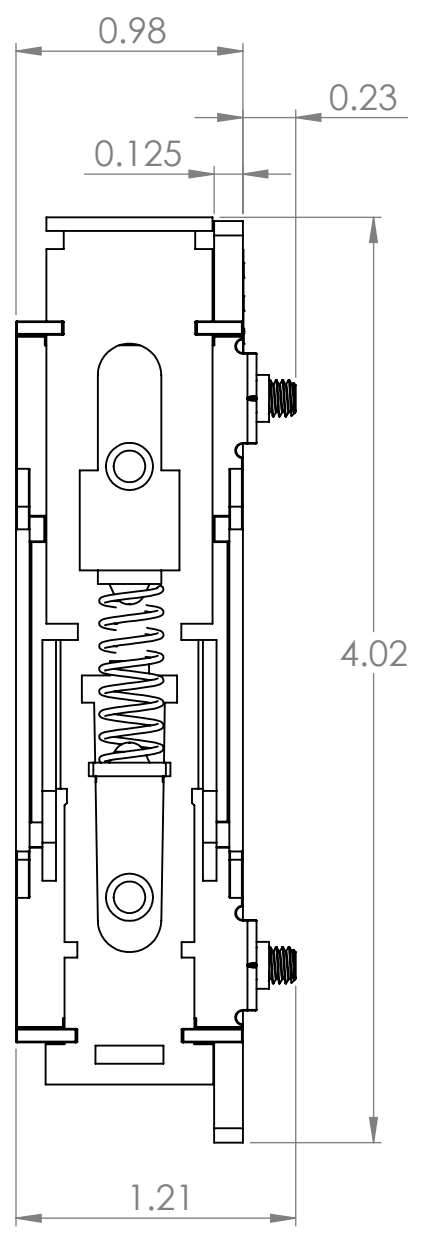

4

3

2

1

B

B

A

A

DIM: INCH	DATE: 05/31/2022	RoHS COMPLIANT: Yes	DESCRIPTION:
 WINFORD ENGINEERING, LLC 4561 GARFIELD ROAD AUBURN, MI 48611			Aluminum DIN Mounting Plate 3" x 4"
www.winford.com		989-671-9721	PART NUMBER (S)
			DINPA03-3040E
			PART REVISION
			A

4

3

2

1