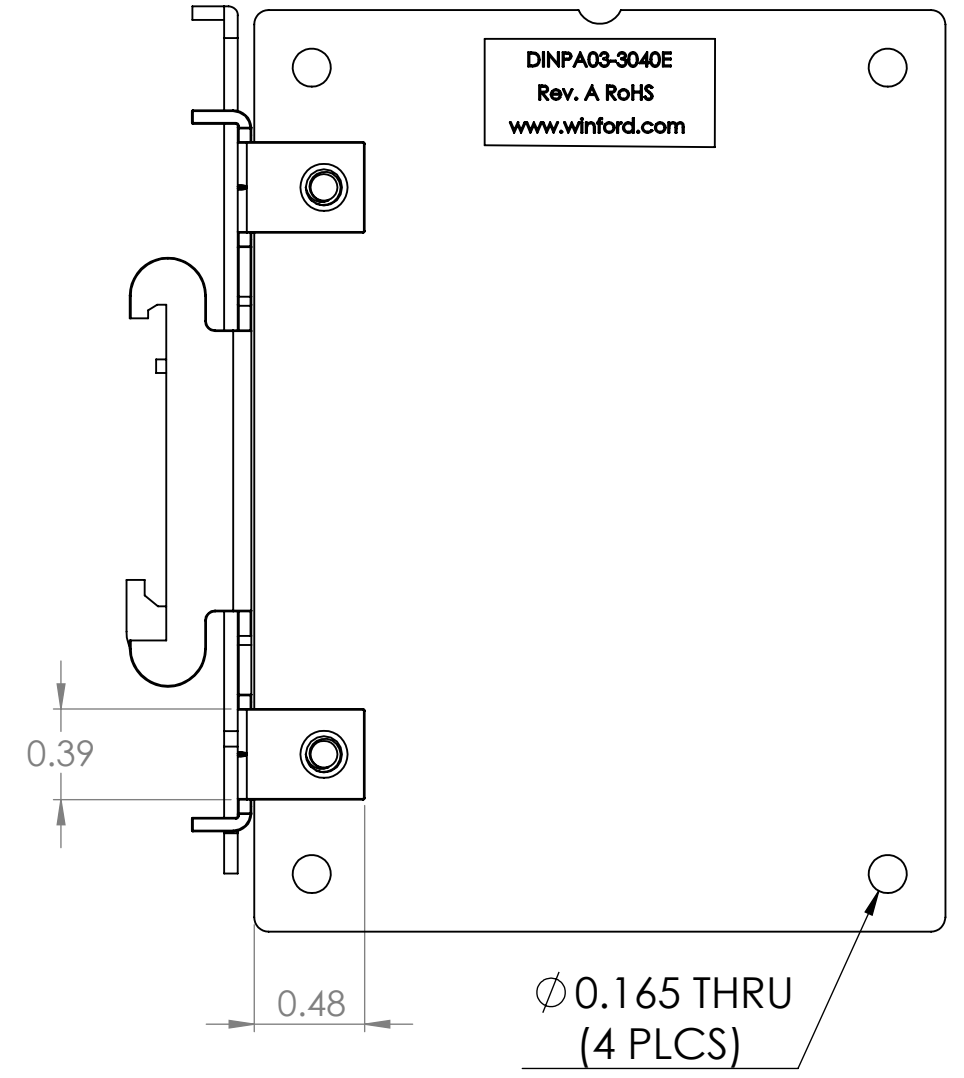

4

3

2

1

B

B

A

A

DIM: INCH	DATE: 05/31/2022	RoHS COMPLIANT: Yes	DESCRIPTION:
 WINFORD ENGINEERING, LLC 4561 GARFIELD ROAD AUBURN, MI 48611			Aluminum DIN Mounting Plate 3" x 4"
www.winford.com		989-671-9721	PART NUMBER (S)
			DINPA03-3040E
			PART REVISION
			A