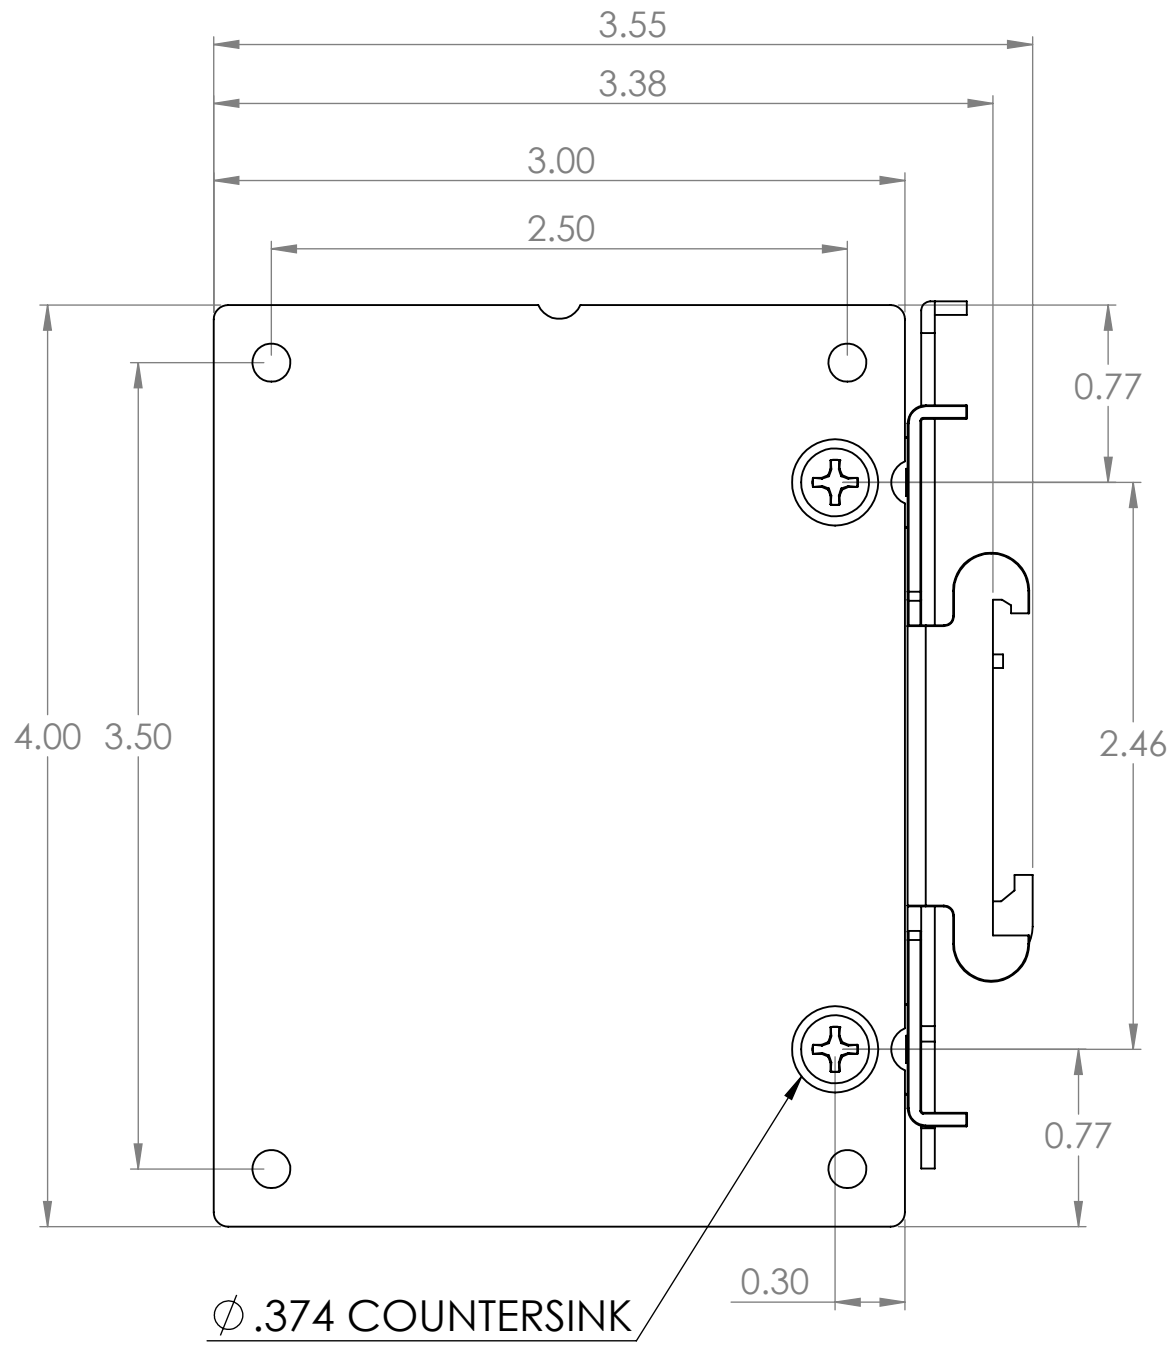

4

3

2

1

B

B

A

A

DIM: INCH	DATE: 05/31/2022	RoHS COMPLIANT: Yes	DESCRIPTION:
 WINFORD ENGINEERING, LLC 4561 GARFIELD ROAD AUBURN, MI 48611			Aluminum DIN Mounting Plate 3" x 4"
www.winford.com		989-671-9721	PART NUMBER (S)
			DINPA03-3040E
			PART REVISION
			A

4

3

2

1