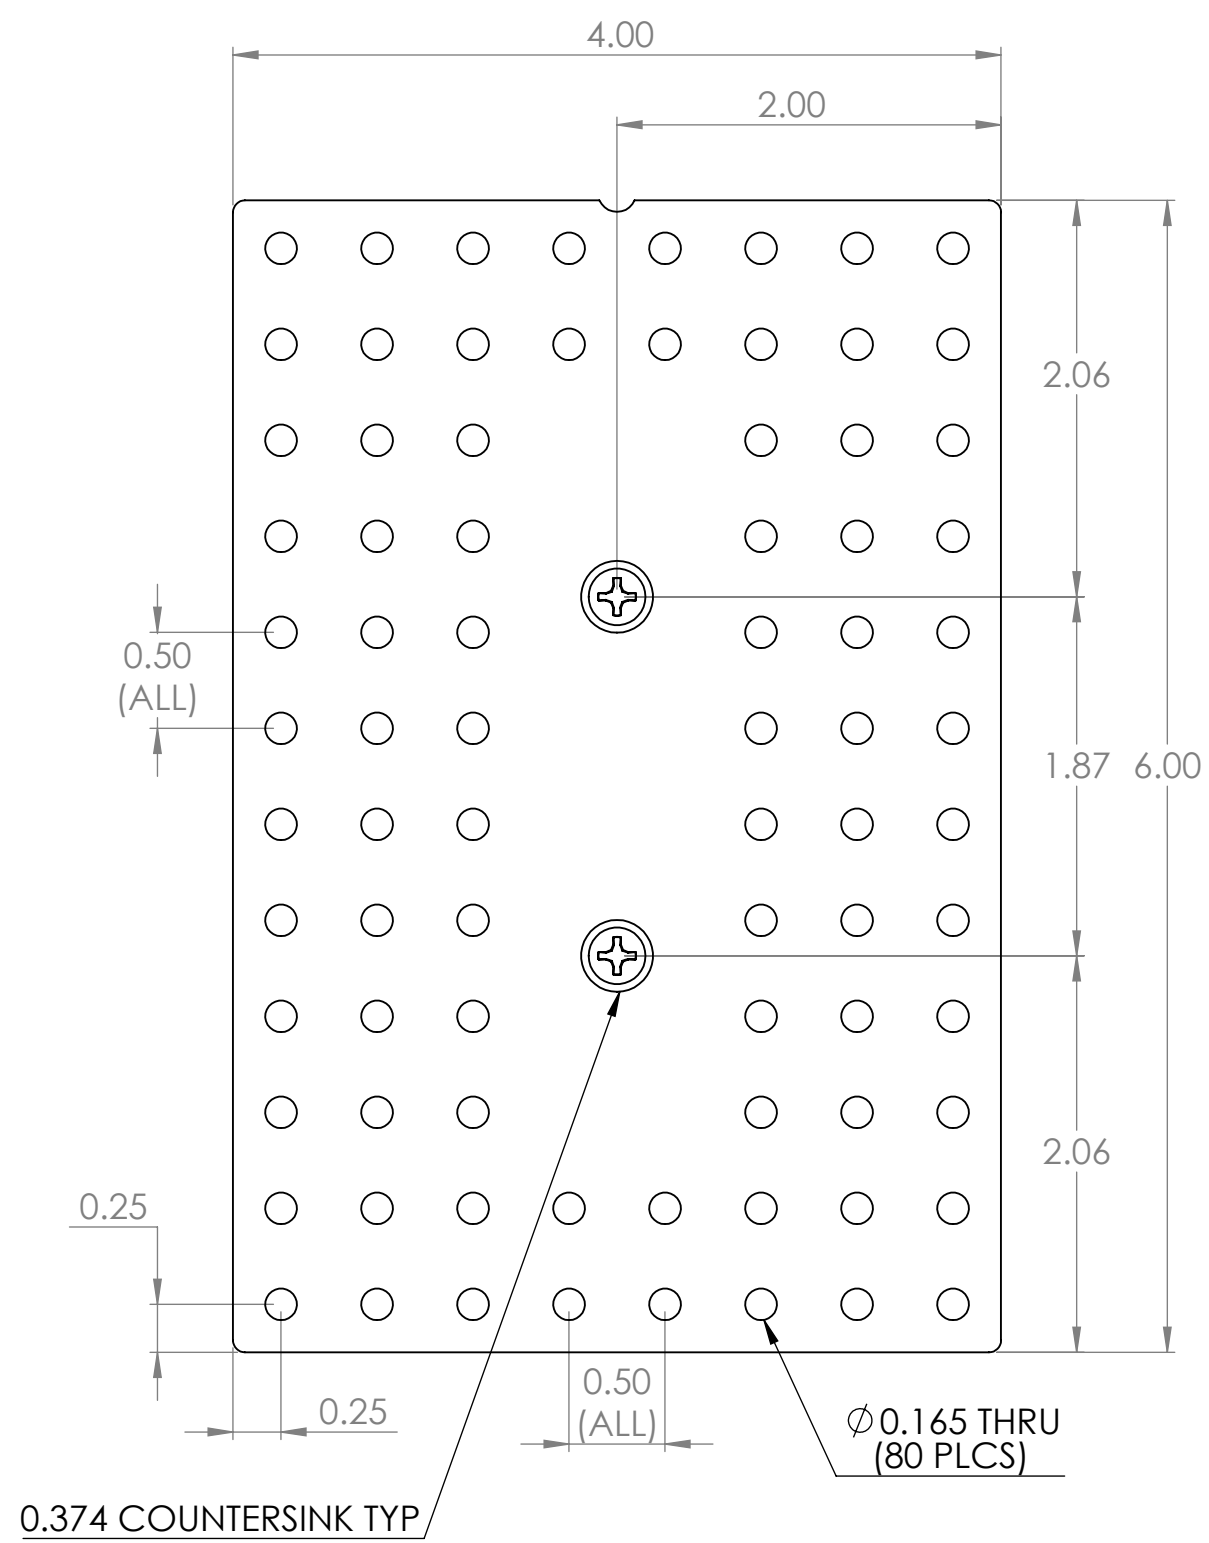

4

3

2

1

B

B

A

A

DIM: INCH	DATE: 05/08/2024	RoHS COMPLIANT: Yes	DESCRIPTION:
 WINFORD ENGINEERING, LLC 4561 GARFIELD ROAD AUBURN, MI 48611			Aluminum DIN Mounting Plate 4" x 6"
www.winford.com		989-671-9721	PART NUMBER (S)
			DINPA02-4060B
			PART REVISION
			A

4

3

2

1