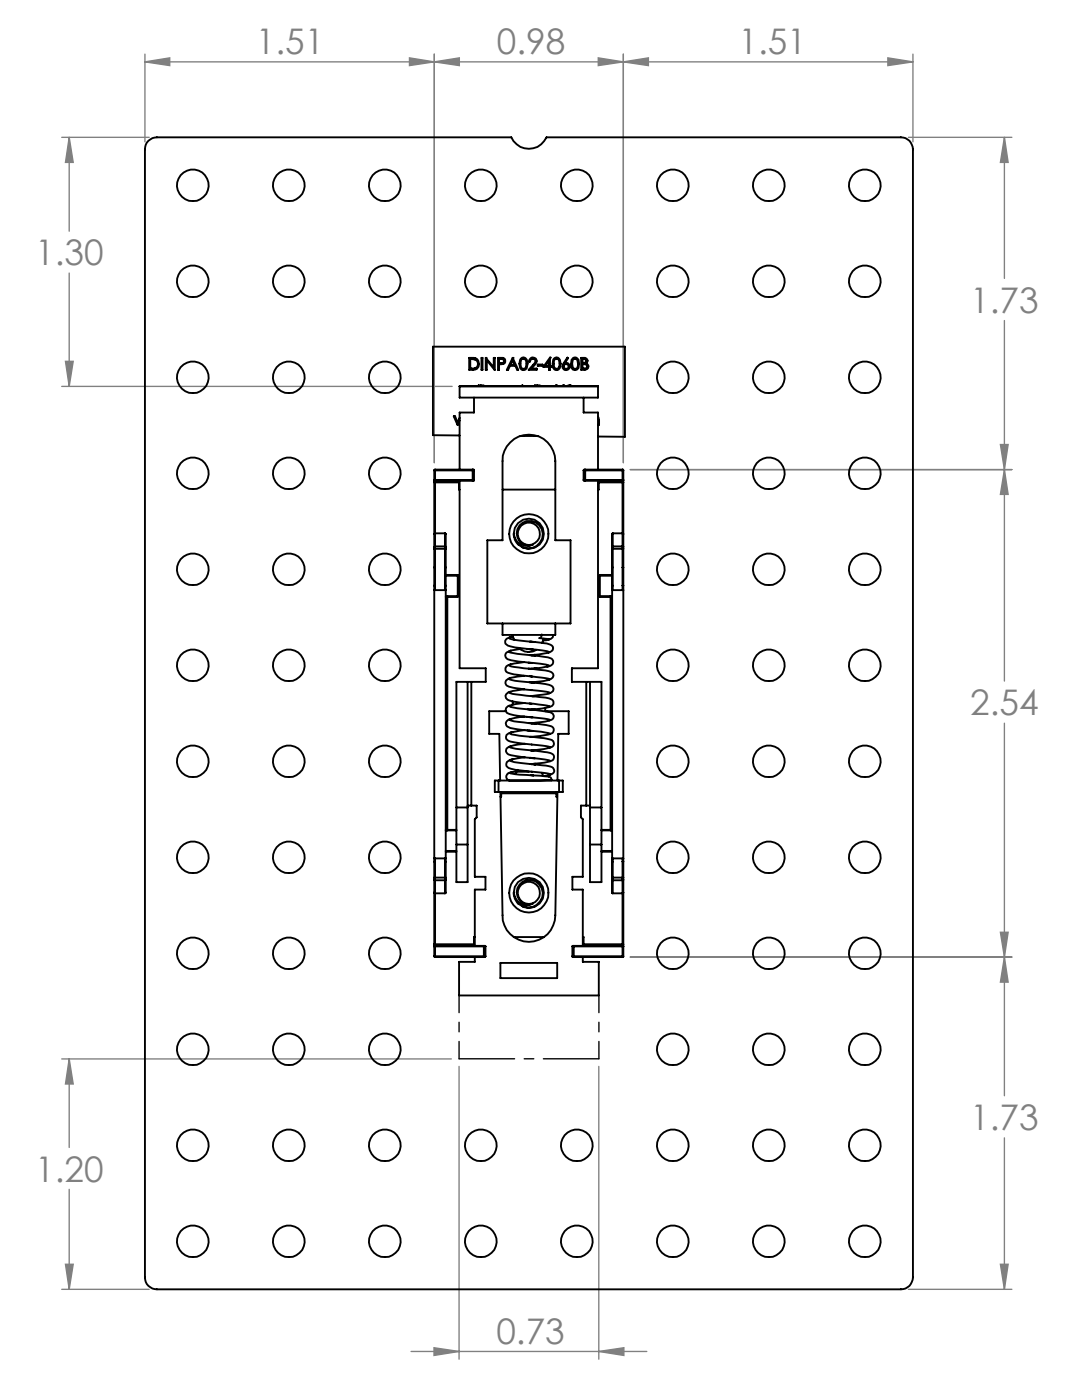

4

3

2

1

B

B

A

A

DIM: INCH	DATE: 05/08/2024	RoHS COMPLIANT: Yes	DESCRIPTION:
 WINFORD ENGINEERING, LLC 4561 GARFIELD ROAD AUBURN, MI 48611			Aluminum DIN Mounting Plate 4" x 6"
www.winford.com		989-671-9721	PART NUMBER (S)
			DINPA02-4060B
			PART REVISION
			A