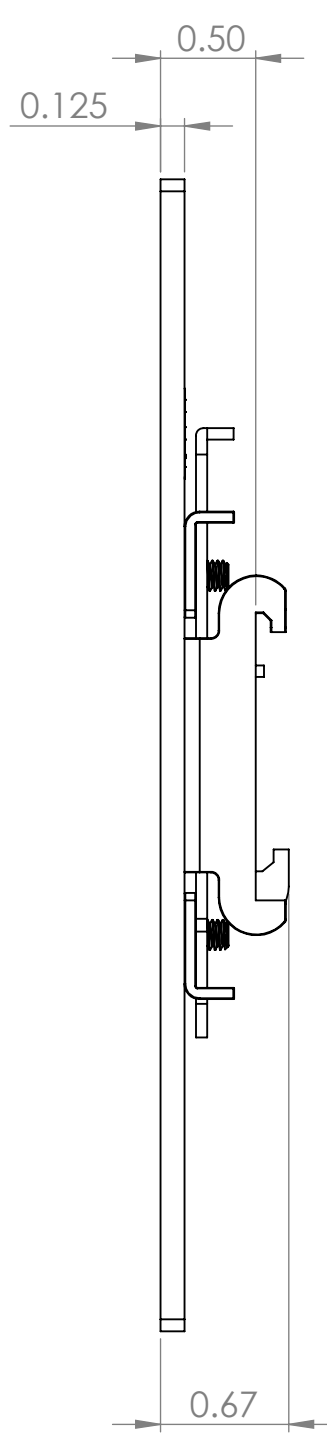

4

3

2

1

B

B

A

A

DIM: INCH	DATE: 05/08/2024	RoHS COMPLIANT: Yes	DESCRIPTION:
 WINFORD ENGINEERING, LLC 4561 GARFIELD ROAD AUBURN, MI 48611			Aluminum DIN Mounting Plate 4" x 6"
www.winford.com		989-671-9721	PART NUMBER (S)
			DINPA02-4060B
			PART REVISION
			A

4

3

2

1