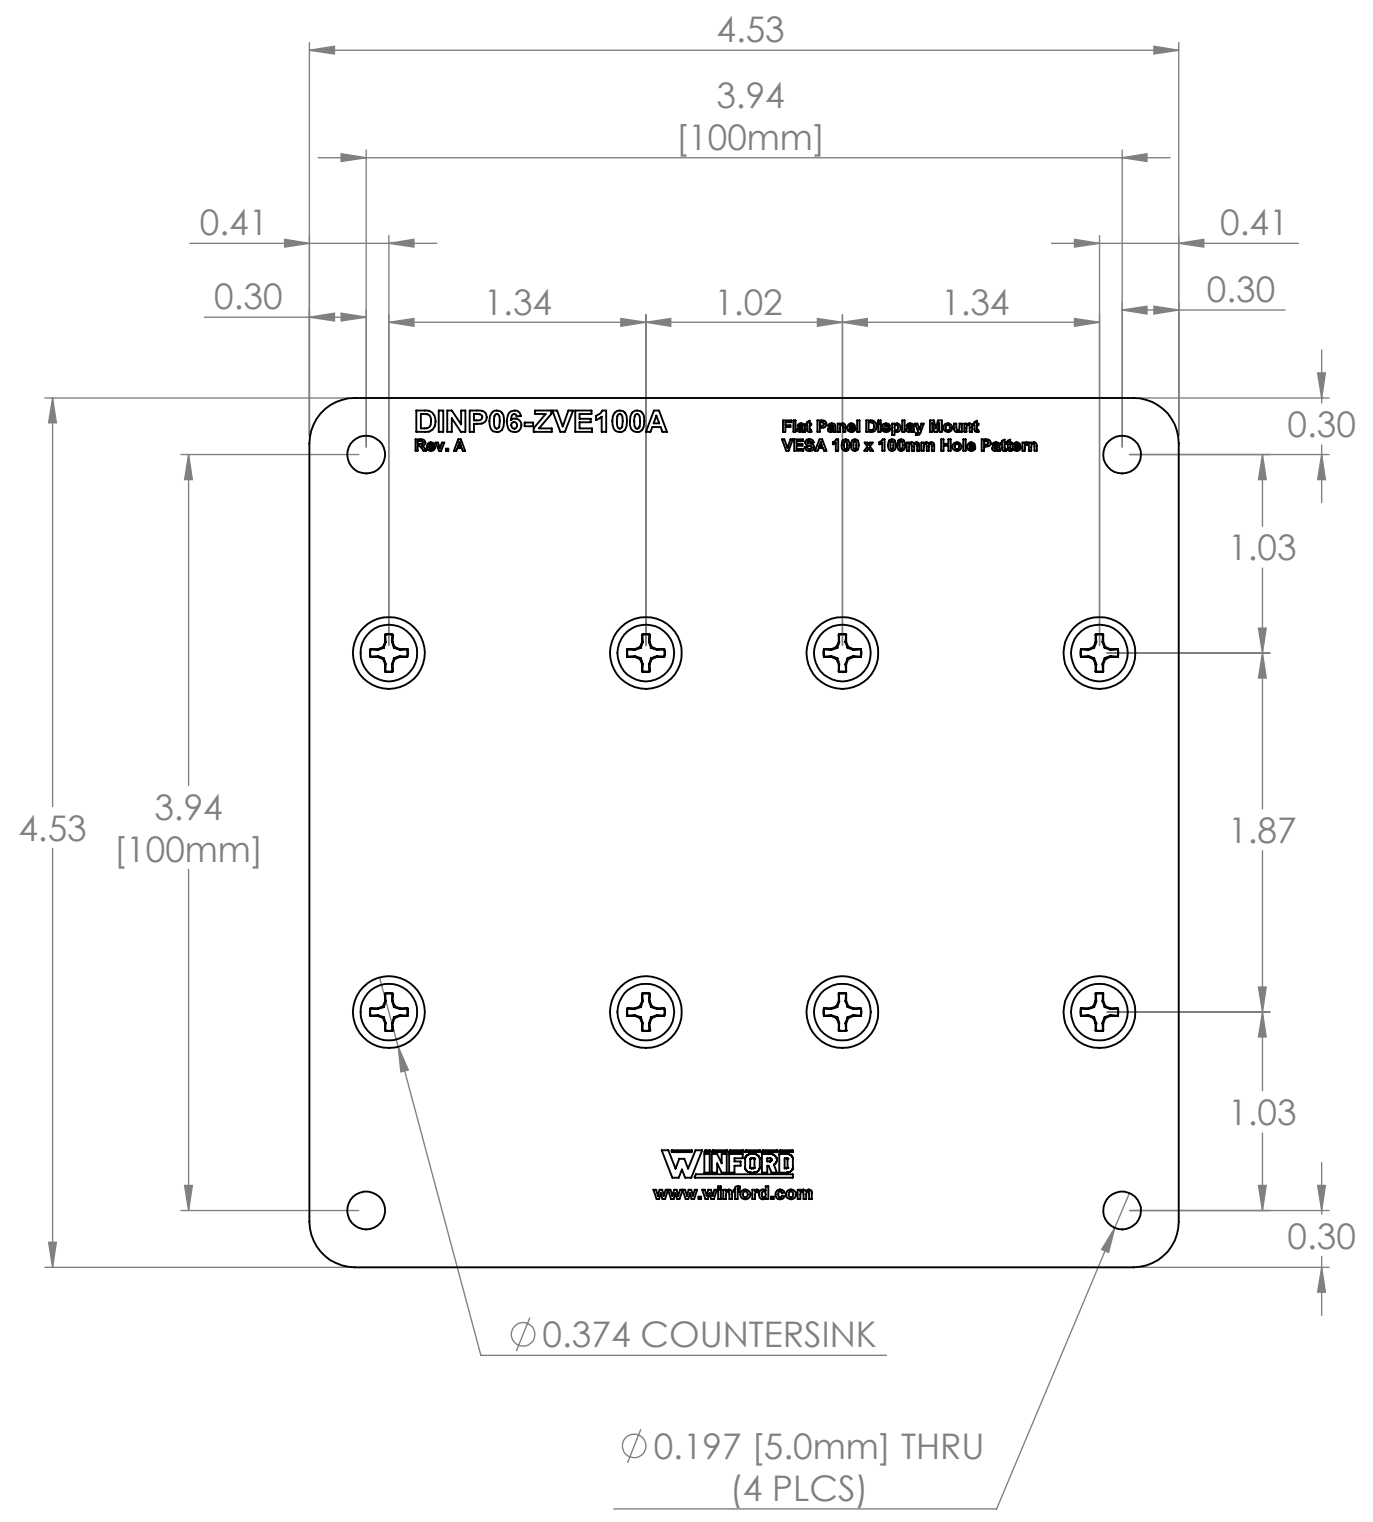

DIM: INCH	DATE: 09/12/2022	RoHS COMPLIANT: Yes	DESCRIPTION: VESA 100 x 100mm Hole Pattern DIN Plate
 WINFORD ENGINEERING, LLC 4561 GARFIELD ROAD AUBURN, MI 48611			PART NUMBER (S) DINP06-ZVE100A
www.winford.com		989-671-9721	PART REVISION A

4

3

2

1