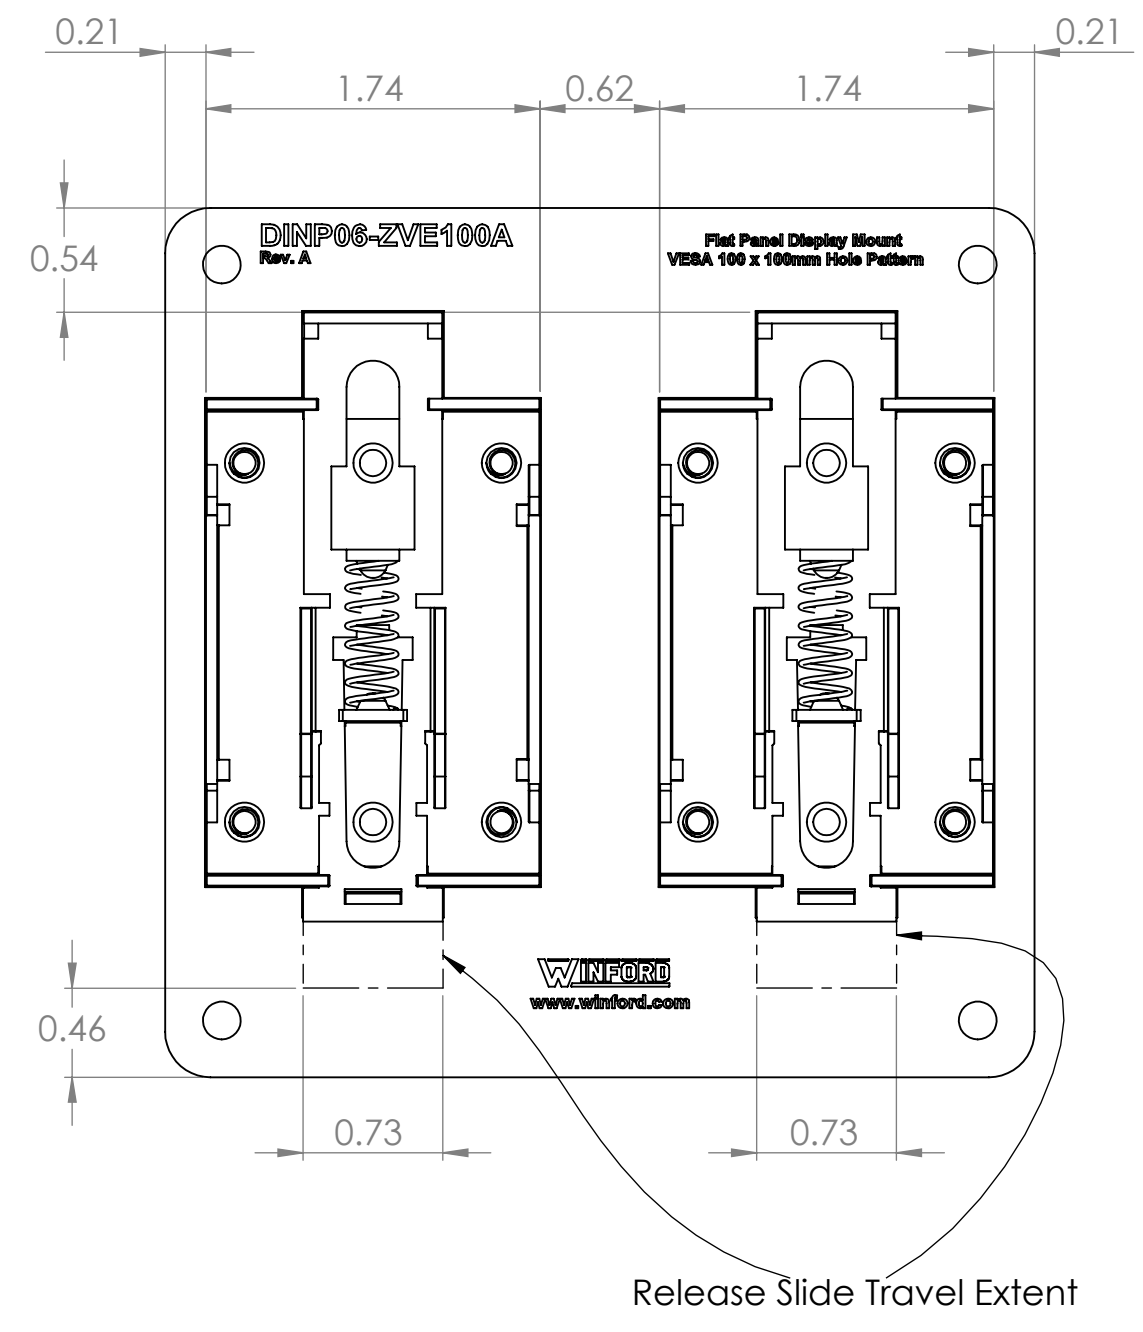

DIM: INCH	DATE: 09/12/2022	RoHS COMPLIANT: Yes	DESCRIPTION: VESA 100 x 100mm Hole Pattern DIN Plate
 WINFORD ENGINEERING, LLC 4561 GARFIELD ROAD AUBURN, MI 48611			PART NUMBER (S) DINP06-ZVE100A
www.winford.com		989-671-9721	PART REVISION A