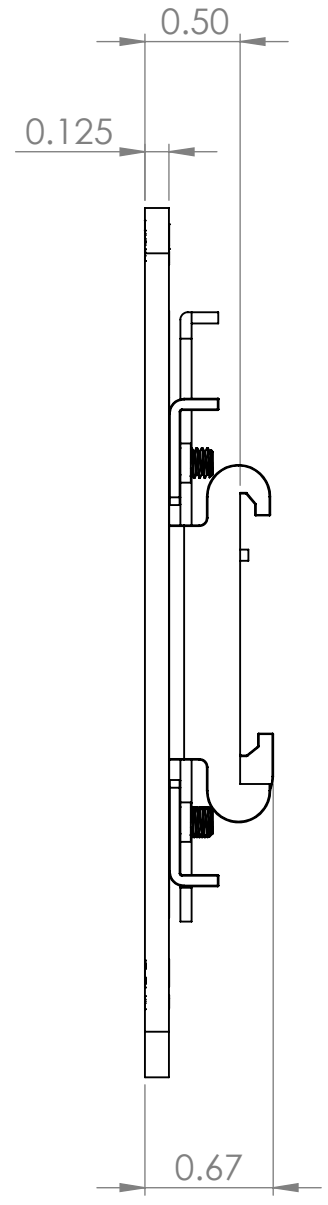

4

3

2

1

B

B

A

A

DIM: INCH	DATE: 09/12/2022	RoHS COMPLIANT: Yes	DESCRIPTION: VESA 100 x 100mm Hole Pattern DIN Plate
 WINFORD ENGINEERING, LLC 4561 GARFIELD ROAD AUBURN, MI 48611			PART NUMBER (S) DINP06-ZVE100A
www.winford.com		989-671-9721	PART REVISION A

4

3

2

1