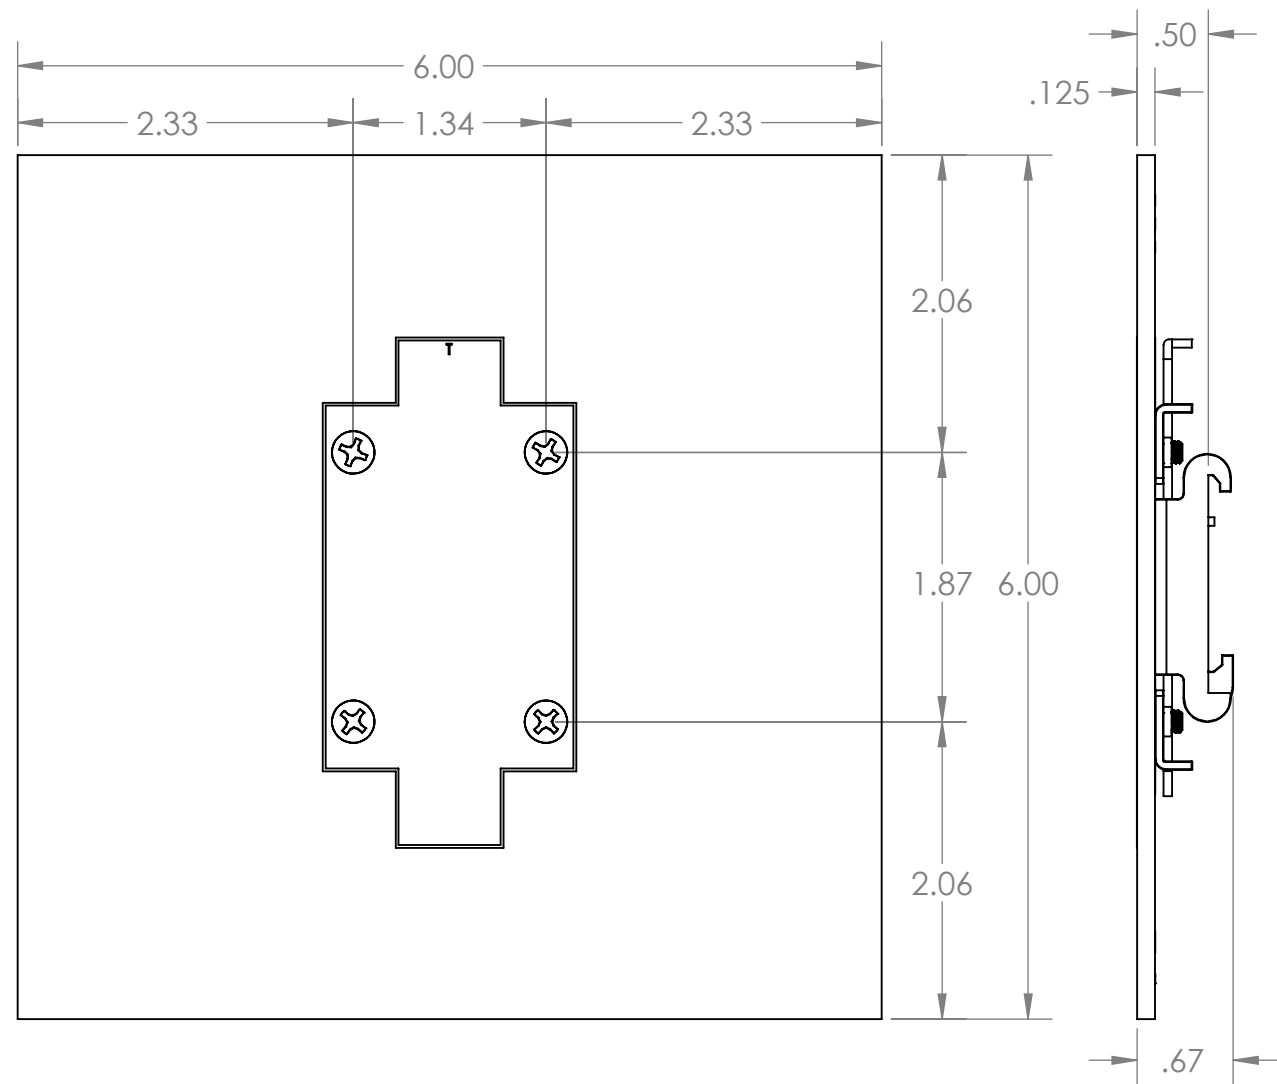

DIM: INCH	DATE: 05/18/2021	RoHS COMPLIANT: YES	DESCRIPTION:
 WINFORD ENGINEERING, LLC 4561 GARFIELD ROAD AUBURN, MI 48611			DIN Mounting Plate 6" X 6"
www.winford.com		989-671-9721	PART NUMBER (S) DINP01-6060A
			PART REVISION A