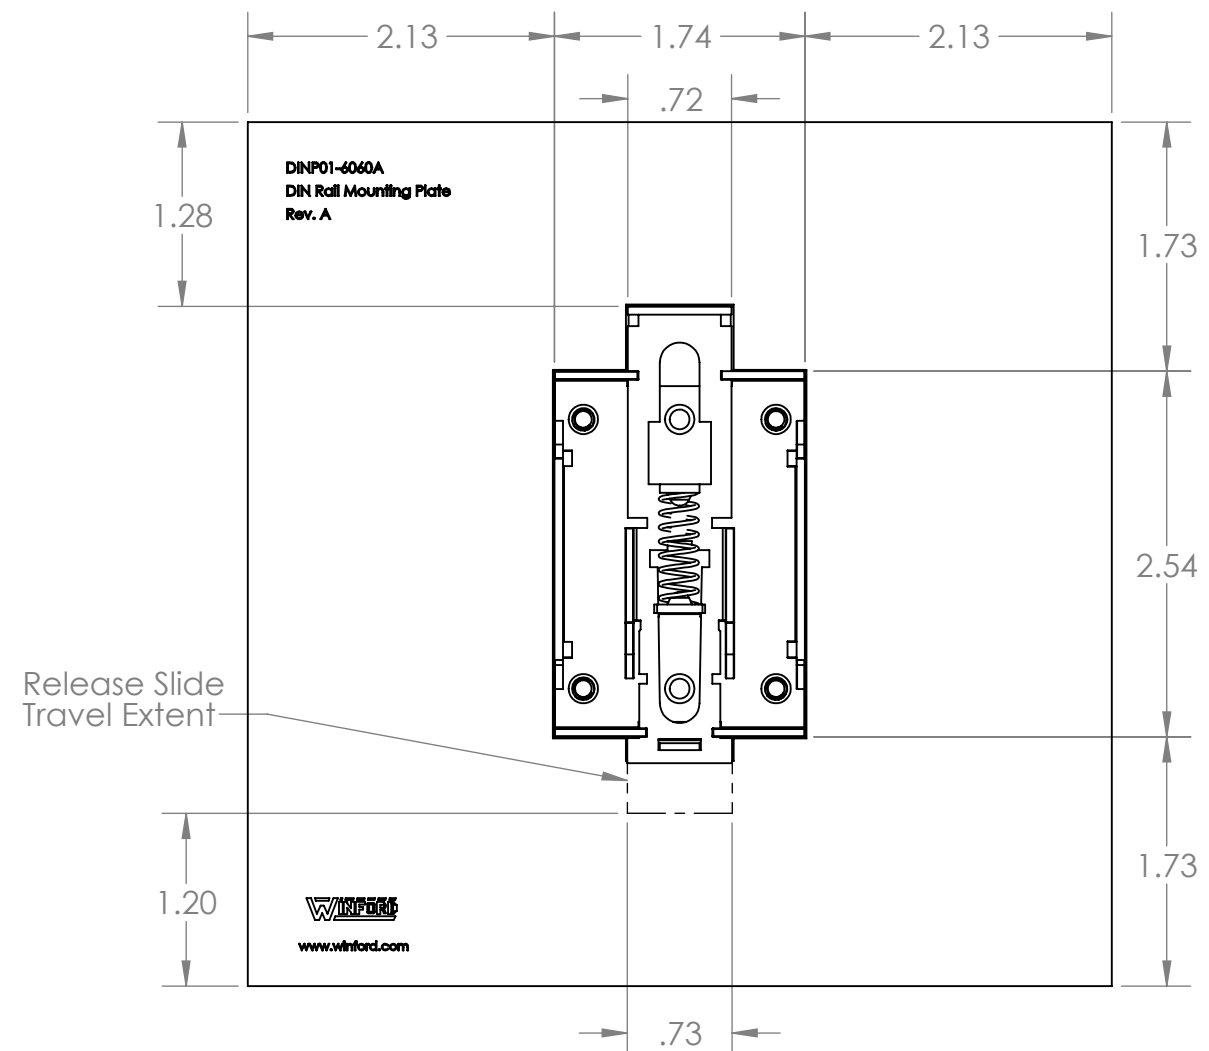

DIM: INCH	DATE: 05/18/2021	RoHS COMPLIANT: YES	DESCRIPTION:
 WINFORD ENGINEERING, LLC 4561 GARFIELD ROAD AUBURN, MI 48611			DIN Mounting Plate 6" X 6"
www.winford.com		989-671-9721	PART NUMBER (S) DINP01-6060A
			PART REVISION A