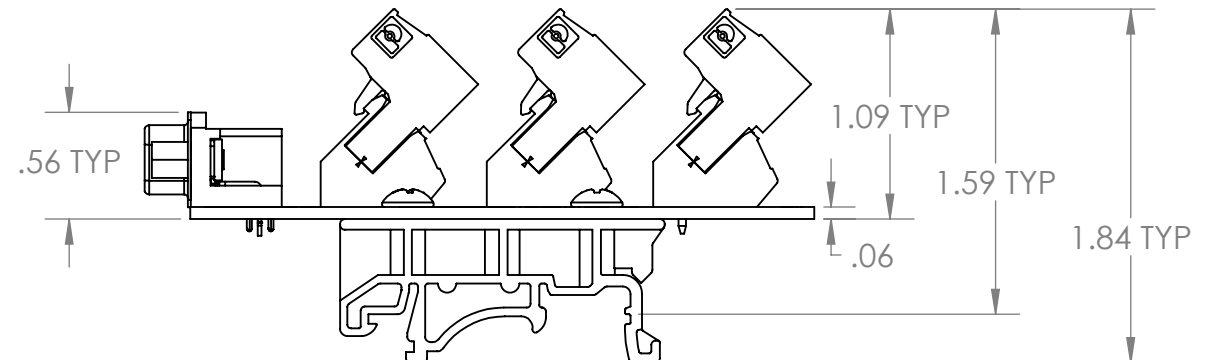

4

3

2

1

B

B

Ø.15 THRU
(10 PLCS)

BRKLD37M
Rev. A

WINFORD
www.winford.com

A

A

DIM: INCH	DATE: 3/14/21	RoHS COMPLIANT: YES	DESCRIPTION:
 WINFORD ENGINEERING, LLC 4561 GARFIELD ROAD AUBURN, MI 48611			DB37 Male Breakout Board
www.winford.com		989-671-9721	PART NUMBER (S) BRKLD37M-RW-DIN
			PART REVISION A