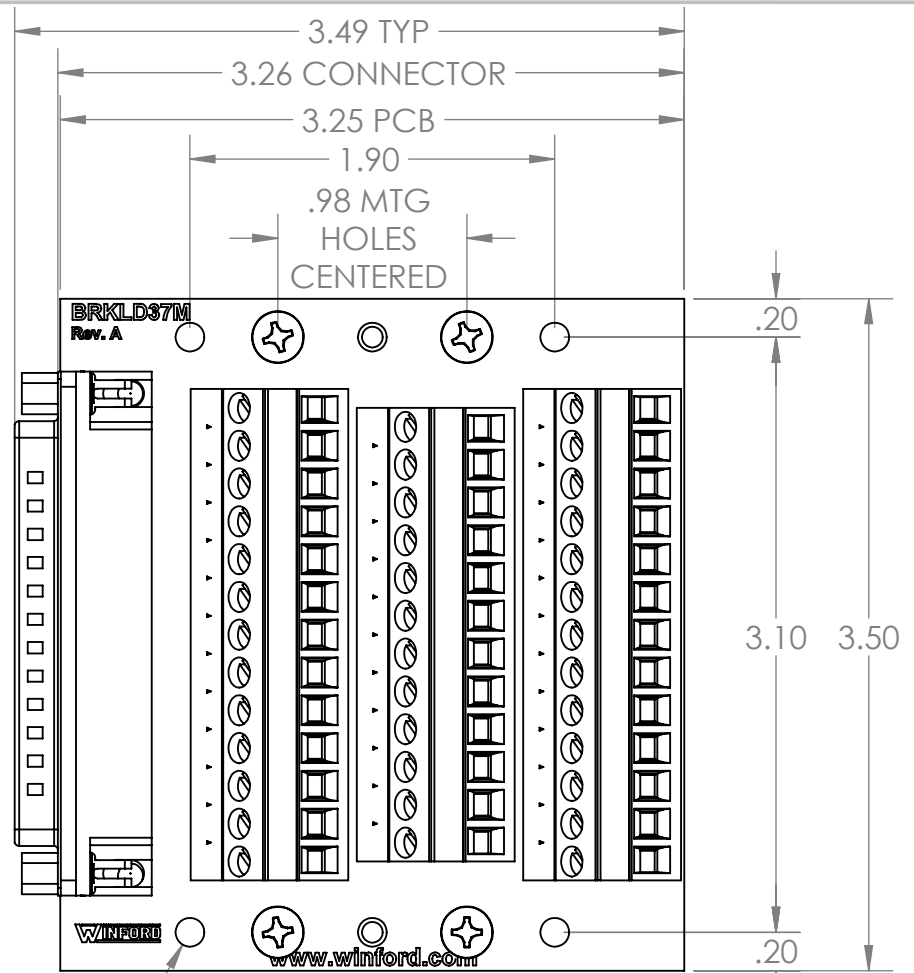

4

3

2

1

B

B

Ø.15 THRU
(10 PLCS)

BRKLD37M
Rev. A

WINFORD
www.winford.com

A

A

DIM: INCH	DATE: 3/14/21	RoHS COMPLIANT: YES	DESCRIPTION:
 WINFORD ENGINEERING, LLC 4561 GARFIELD ROAD AUBURN, MI 48611			DB37 Male Breakout Board
www.winford.com		989-671-9721	PART NUMBER (S) BRKLD37M-RW-DIN
			PART REVISION A