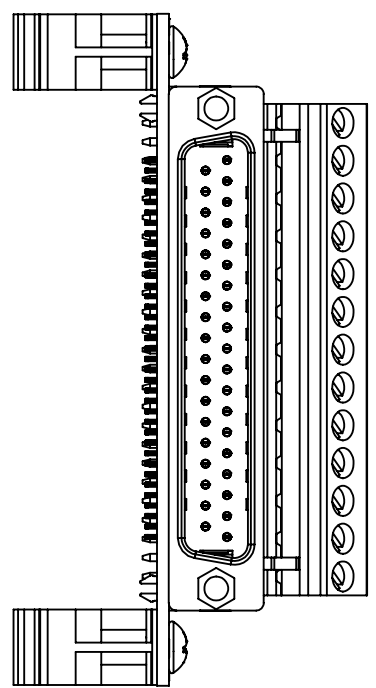

4

3

2

1

B

B

Ø.15 THRU
(10 PLCS)

BRKLD37M
Rev. A

WINFORD
www.winford.com

A

A

DIM: INCH	DATE: 3/14/21	RoHS COMPLIANT: YES	DESCRIPTION:
 WINFORD ENGINEERING, LLC 4561 GARFIELD ROAD AUBURN, MI 48611			DB37 Male Breakout Board
www.winford.com		989-671-9721	PART NUMBER (S) BRKLD37M-RW-DIN
			PART REVISION A