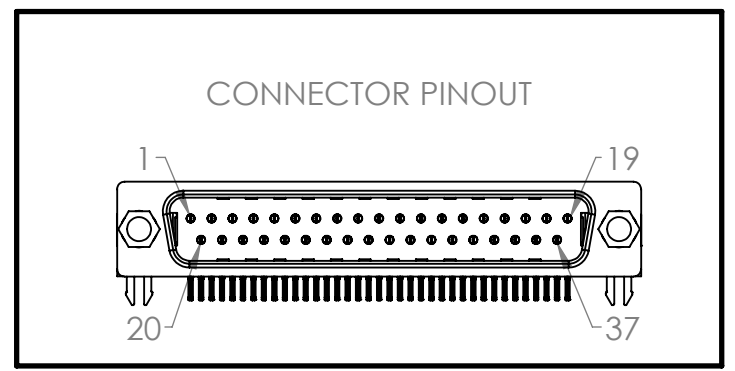

4

3

2

1

B

B

Ø.15 THRU
(10 PLCS)

BRKLD37M
Rev. A

WINFORD
www.winford.com

A

A

DIM: INCH	DATE: 3/14/21	RoHS COMPLIANT: YES	DESCRIPTION:
 WINFORD ENGINEERING, LLC 4561 GARFIELD ROAD AUBURN, MI 48611			DB37 Male Breakout Board
www.winford.com		989-671-9721	PART NUMBER (S) BRKLD37M-RW-DIN
			PART REVISION A