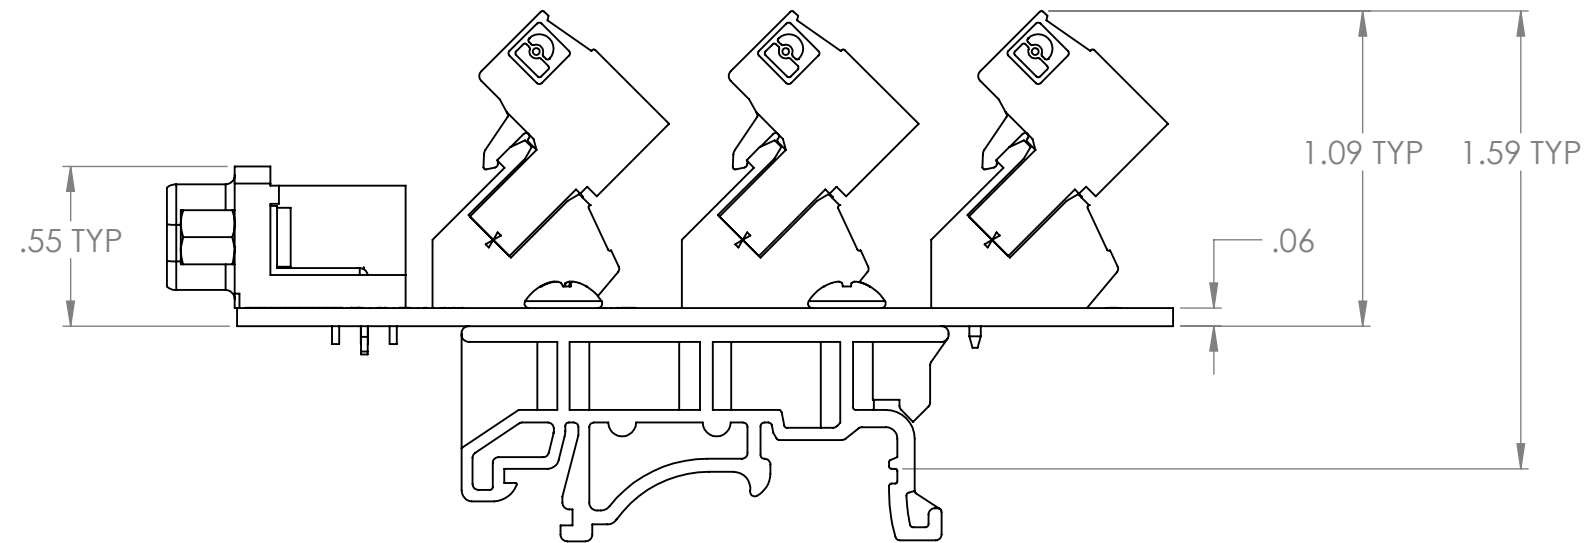

4

3

2

1

| | | | |
|--|------------------|---------------------|-----------------------------|
| DIM: INCH | DATE: 05/05/2019 | RoHS COMPLIANT: YES | DESCRIPTION: |
|  WINFORD ENGINEERING, LLC 4561 GARFIELD ROAD AUBURN, MI 48611 | | | DB26HD Male Breakout |
| www.winford.com | | | PART NUMBER (S) |
| 989-671-9721 | | | BRKLD26HDM-RW-DIN |
| | | | PART REVISION |
| | | | A |