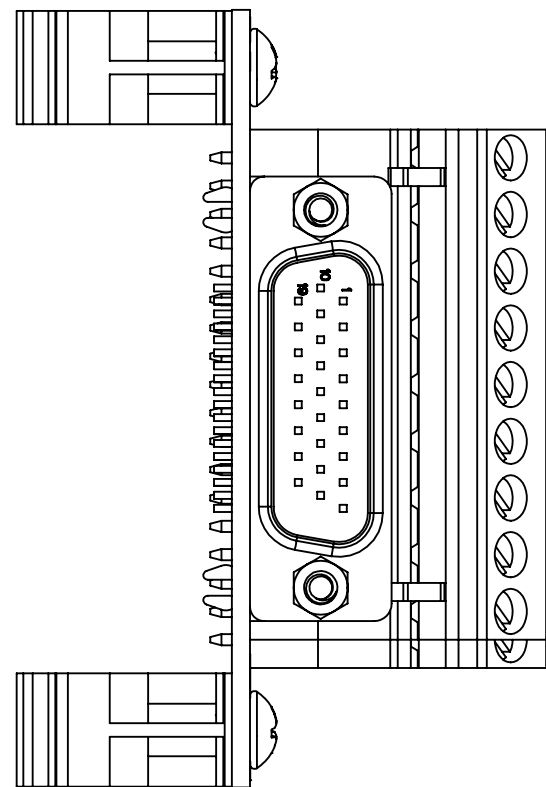

4

3

2

1

| | | | |
|--|------------------|---------------------|-----------------------------|
| DIM: INCH | DATE: 05/05/2019 | RoHS COMPLIANT: YES | DESCRIPTION: |
|  WINFORD ENGINEERING, LLC 4561 GARFIELD ROAD AUBURN, MI 48611 | | | DB26HD Male Breakout |
| www.winford.com | | | PART NUMBER (S) |
| 989-671-9721 | | | BRKLD26HDM-RW-DIN |
| | | | PART REVISION |
| | | | A |

4

3

2

1