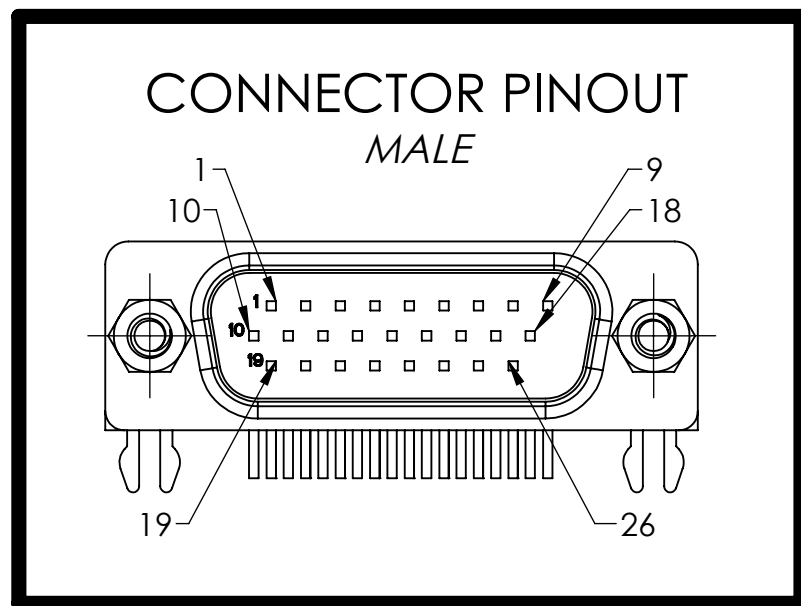

4

3

2

1

| | | | |
|--|------------------|---------------------|-----------------------------|
| DIM: INCH | DATE: 05/05/2019 | RoHS COMPLIANT: YES | DESCRIPTION: |
|  WINFORD ENGINEERING, LLC 4561 GARFIELD ROAD AUBURN, MI 48611 | | | DB26HD Male Breakout |
| www.winford.com | | | PART NUMBER (S) |
| 989-671-9721 | | | BRKLD26HDM-RW-DIN |
| | | | PART REVISION |
| | | | A |