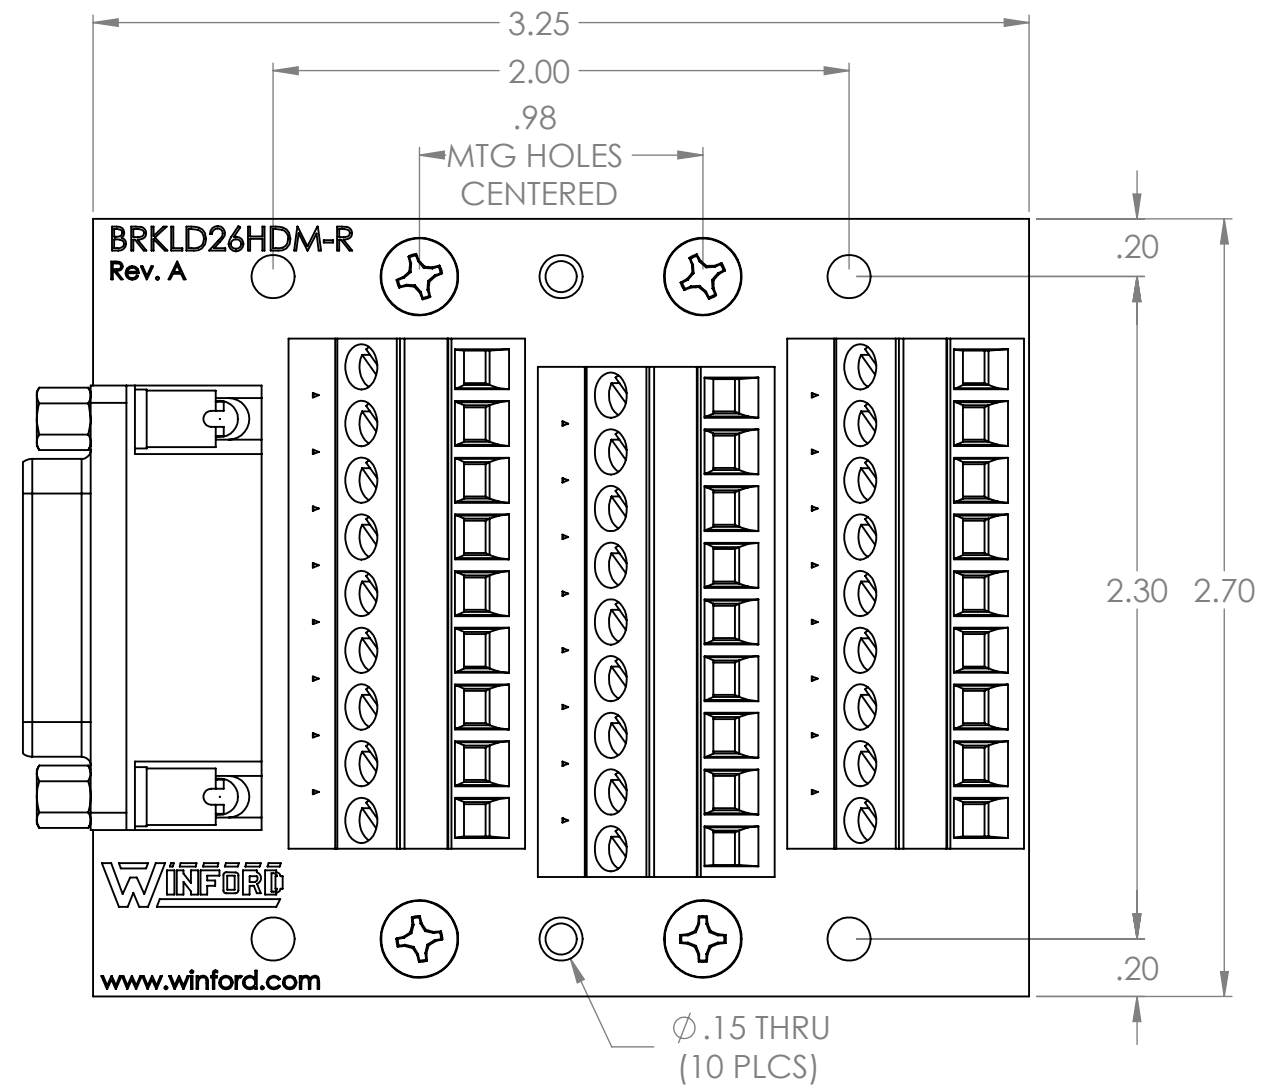

4

3

2

1

| | | | |
|--|------------------|---------------------|-----------------------------|
| DIM: INCH | DATE: 05/05/2019 | RoHS COMPLIANT: YES | DESCRIPTION: |
|  WINFORD ENGINEERING, LLC 4561 GARFIELD ROAD AUBURN, MI 48611 | | | DB26HD Male Breakout |
| www.winford.com | | | PART NUMBER (S) |
| 989-671-9721 | | | BRKLD26HDM-RW-DIN |
| | | | PART REVISION |
| | | | A |

4

3

2

1