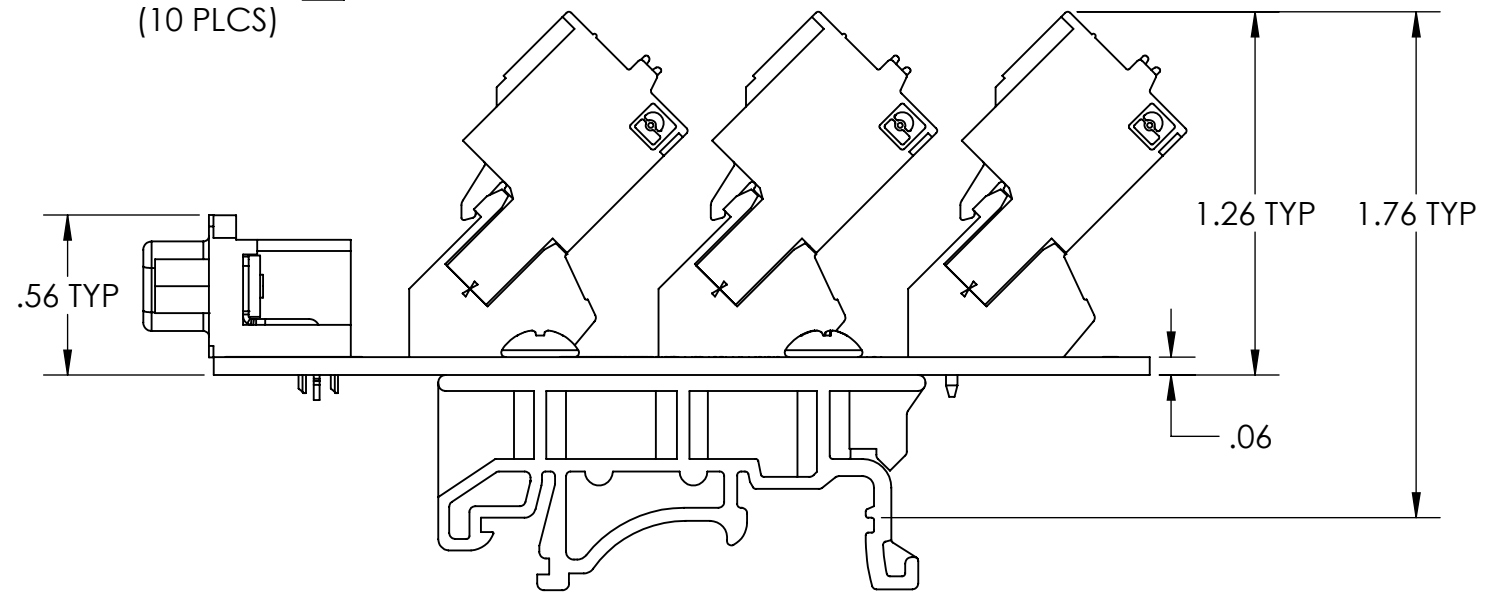

4

3

2

1

Ø .15 THRU
(10 PLCS)

B

B

A

A

4

3

2

1

DIM: INCH	DATE: 07/22/2020	RoHS COMPLIANT: YES	DESCRIPTION:
 WINFORD ENGINEERING, LLC 4561 GARFIELD ROAD AUBURN, MI 48611			DB25 Female Breakout
www.winford.com		989-671-9721	PART NUMBER (S) BRKLD25F-RG-DIN
			PART REVISION A