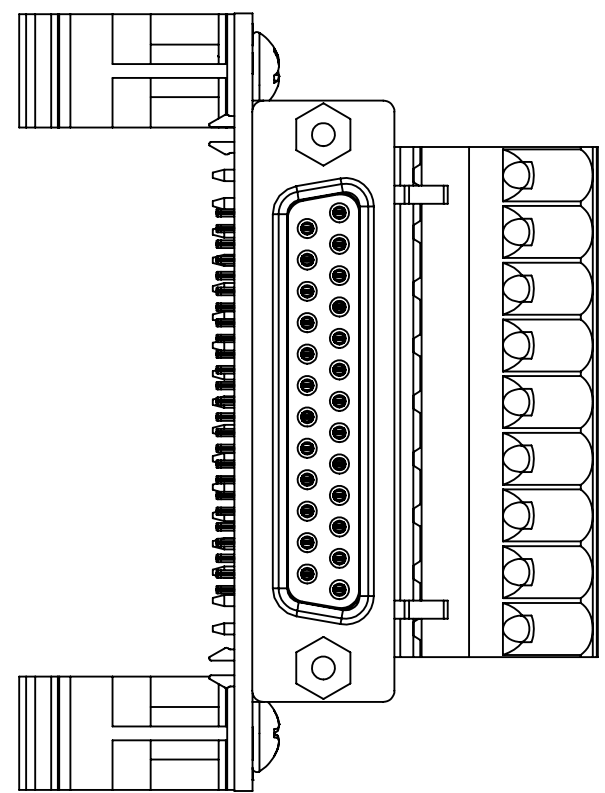

4

3

2

1

Ø .15 THRU
(10 PLCS)

B

B

A

A

4

3

2

1

DIM: INCH	DATE: 07/22/2020	RoHS COMPLIANT: YES	DESCRIPTION:
 WINFORD ENGINEERING, LLC 4561 GARFIELD ROAD AUBURN, MI 48611			DB25 Female Breakout
www.winford.com		989-671-9721	PART NUMBER (S) BRKLD25F-RG-DIN
			PART REVISION A