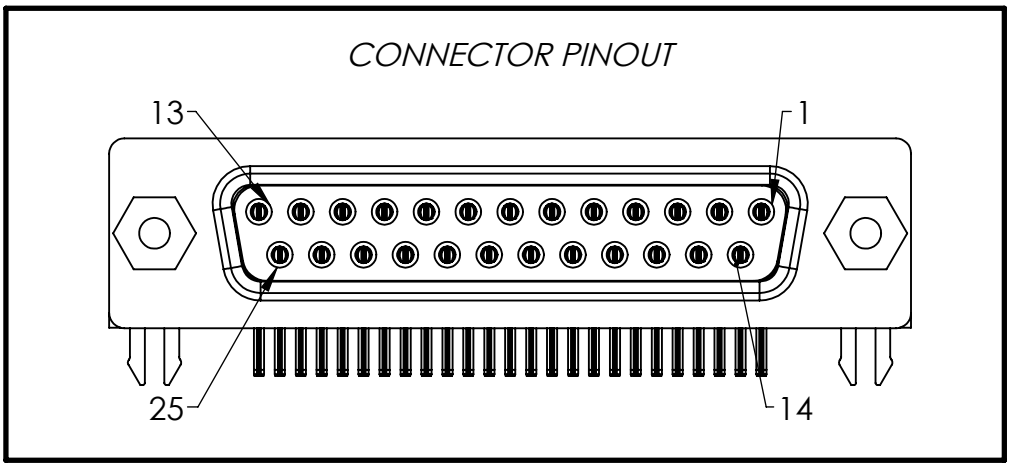

4

3

2

1

Ø .15 THRU
(10 PLCS)

B

B

A

A

4

3

2

1

DIM: INCH	DATE: 07/22/2020	RoHS COMPLIANT: YES	DESCRIPTION:
 WINFORD ENGINEERING, LLC 4561 GARFIELD ROAD AUBURN, MI 48611			DB25 Female Breakout
www.winford.com		989-671-9721	PART NUMBER (S) BRKLD25F-RG-DIN
			PART REVISION A