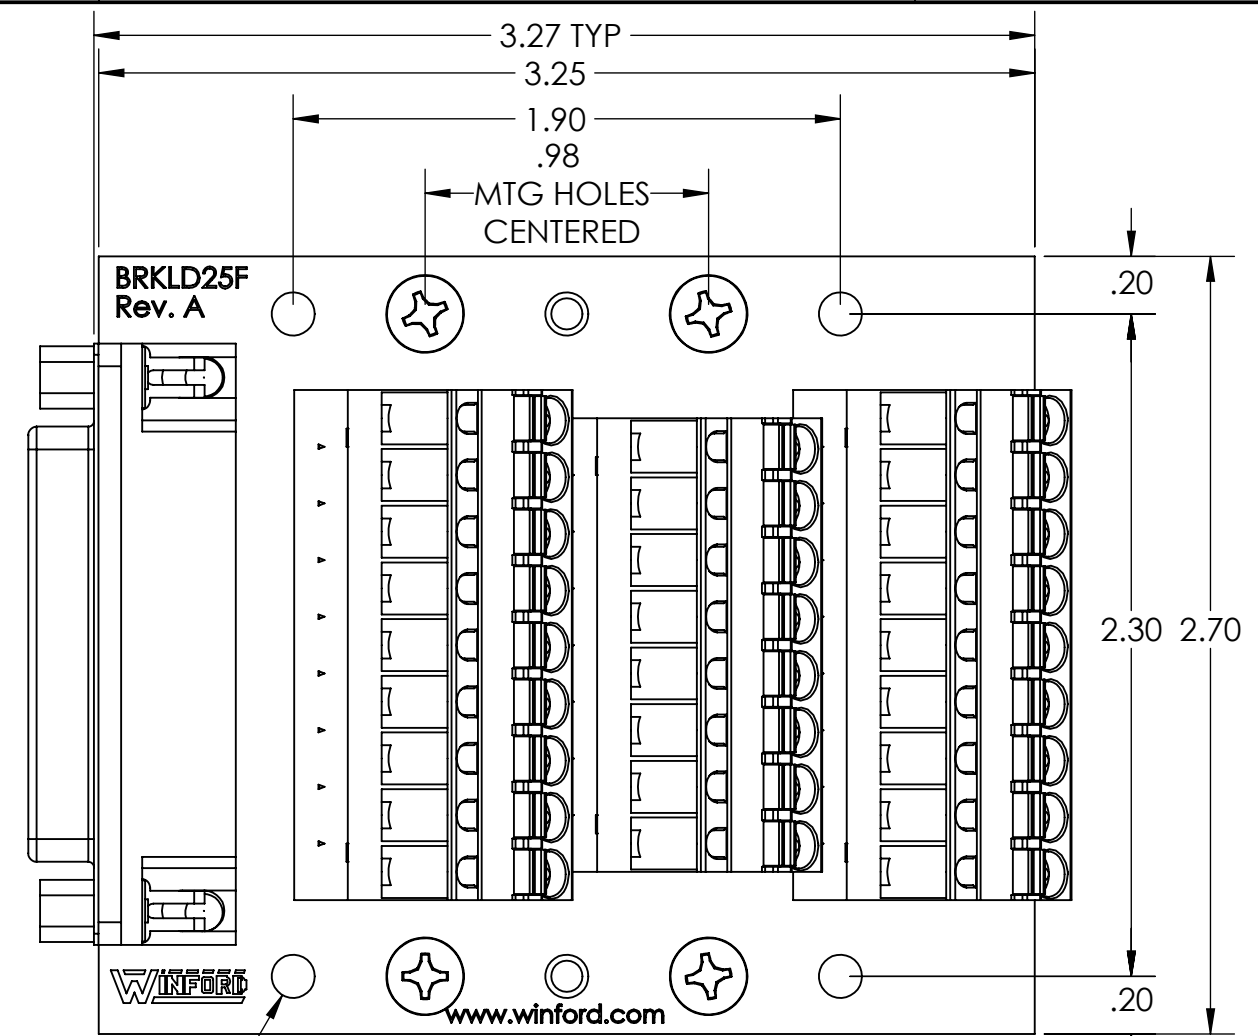

4

3

2

1

Ø .15 THRU
(10 PLCS)

B

B

A

A

4

3

2

1

DIM: INCH	DATE: 07/22/2020	RoHS COMPLIANT: YES	DESCRIPTION:
 WINFORD ENGINEERING, LLC 4561 GARFIELD ROAD AUBURN, MI 48611			DB25 Female Breakout
www.winford.com		989-671-9721	PART NUMBER (S) BRKLD25F-RG-DIN
			PART REVISION A