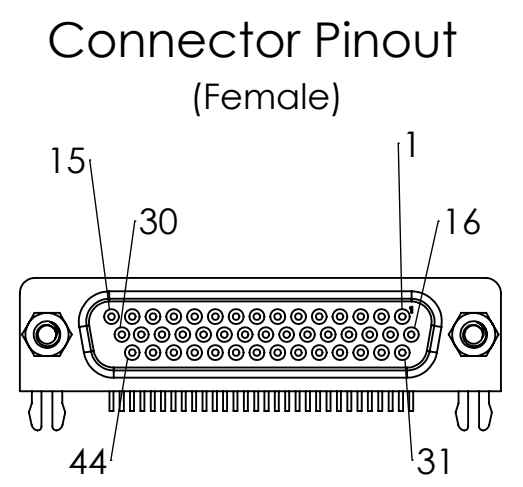

4

3

2

1

DIM: INCH	DATE: 08/20/2021	RoHS COMPLIANT: Yes	DESCRIPTION:
			DB44HD Female Breakout with Spring Terminals
www.winford.com		WINFORD ENGINEERING, LLC 4561 GARFIELD ROAD AUBURN, MI 48611 989-671-9721	PART NUMBER (S) BRKG44HDF-R-N
			PART REVISION A