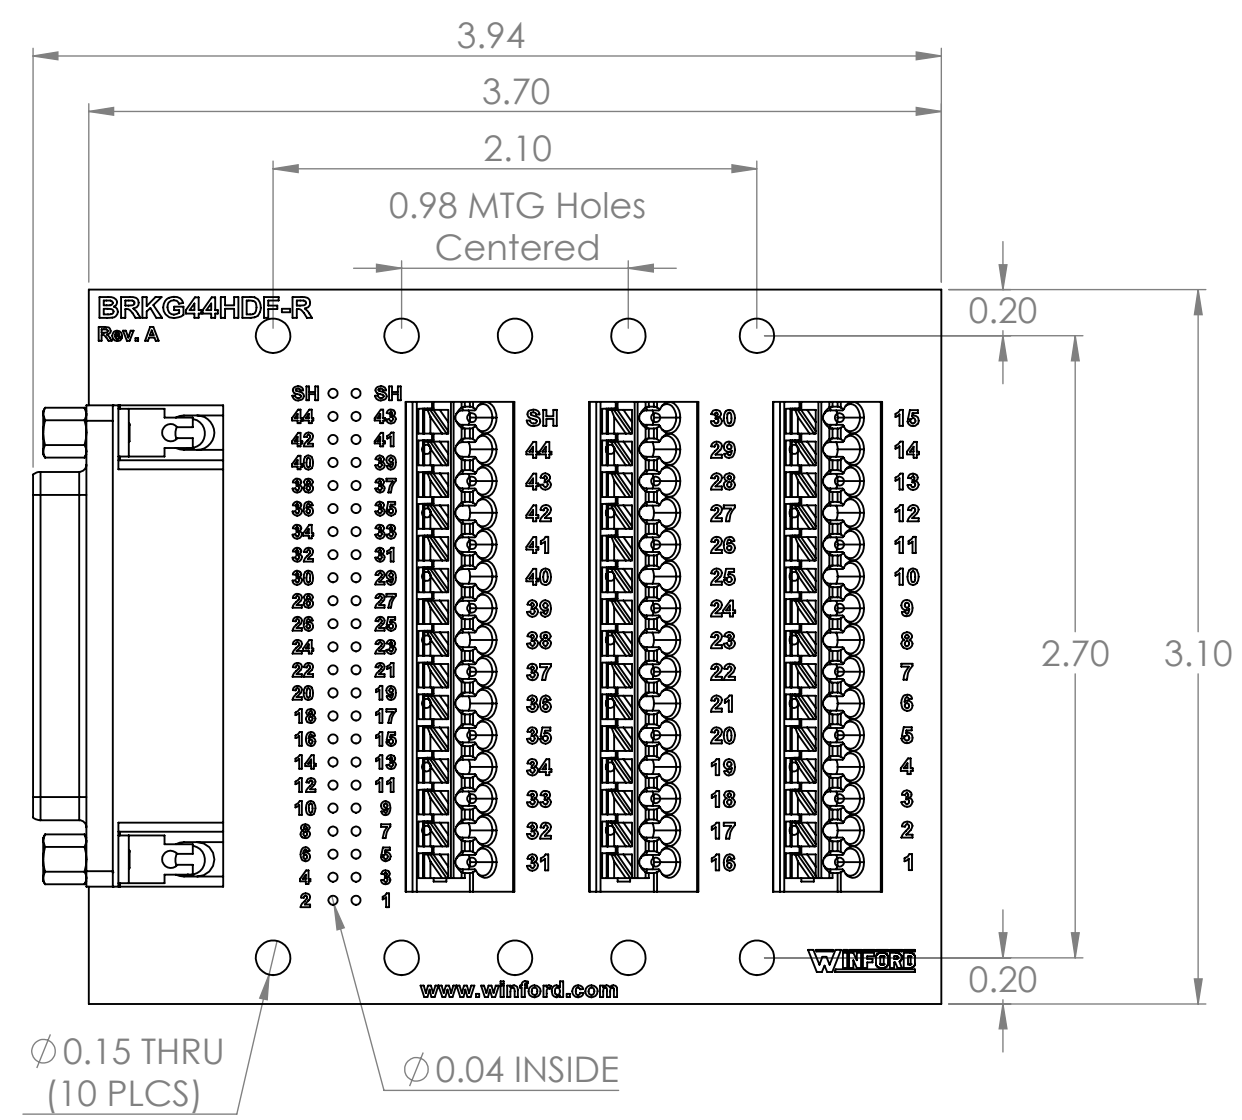

4

3

2

1

B

B

A

A

4

3

2

1

DIM: INCH	DATE: 08/20/2021	RoHS COMPLIANT: Yes	DESCRIPTION:
			DB44HD Female Breakout with Spring Terminals
www.winford.com		WINFORD ENGINEERING, LLC 4561 GARFIELD ROAD AUBURN, MI 48611 989-671-9721	PART NUMBER (S) BRKG44HDF-R-N
			PART REVISION A