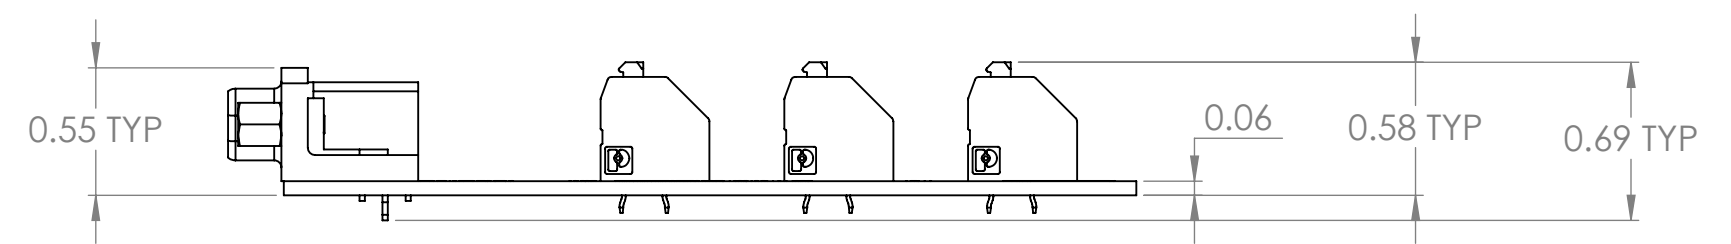

4

3

2

1

DIM: INCH	DATE: 08/20/2021	RoHS COMPLIANT: Yes	DESCRIPTION:
			DB44HD Female Breakout with Spring Terminals
www.winford.com		WINFORD ENGINEERING, LLC 4561 GARFIELD ROAD AUBURN, MI 48611 989-671-9721	PART NUMBER (S) BRKG44HDF-R-N
			PART REVISION A