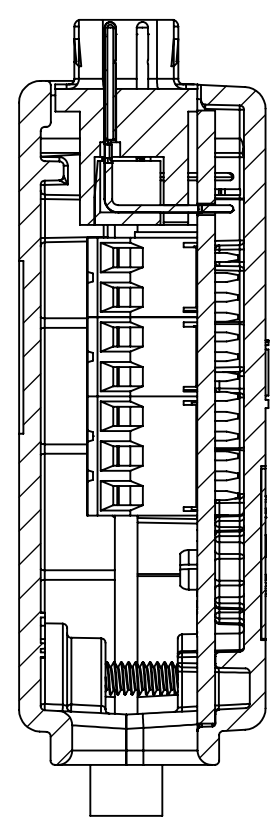

4

3

2

1

SECTION A-A

SECTION B-B

SECTION C-C

DIM: INCH	DATE: 01/11/2022	RoHS COMPLIANT: YES	DESCRIPTION: DB25 Breakout Board W/ Enclosure
		WINFORD ENGINEERING, LLC 4561 GARFIELD ROAD AUBURN, MI 48611	PART NUMBER (S) <b>BRKEAD25M-T</b>
www.winford.com		989-671-9721	PART REVISION <b>A</b>

4

3

2

1