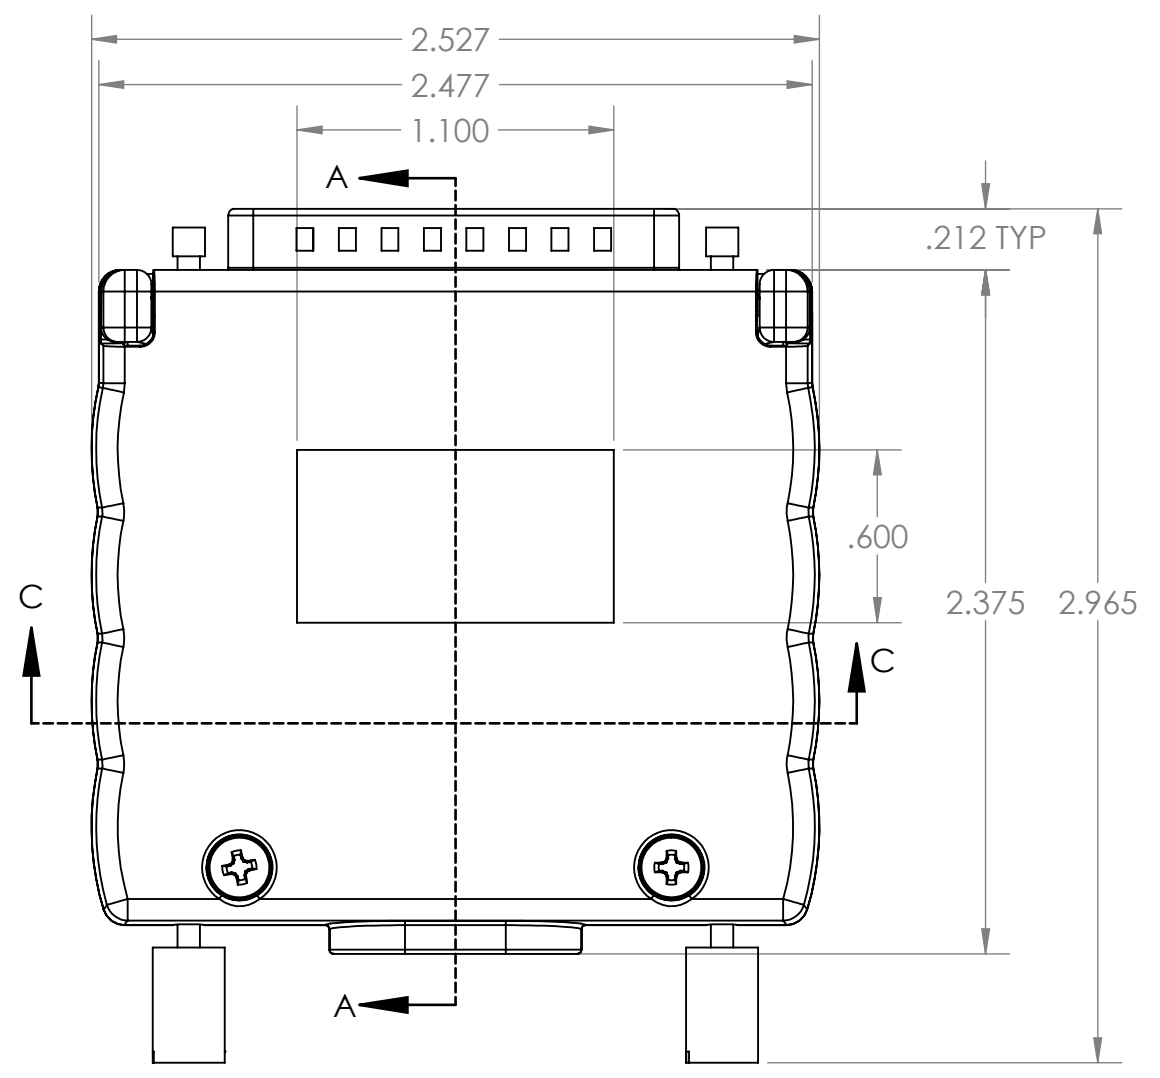

4

3

2

1

SECTION A-A

SECTION B-B

SECTION C-C

DIM: INCH	DATE: 01/11/2022	RoHS COMPLIANT: YES	DESCRIPTION: DB25 Breakout Board W/ Enclosure
		WINFORD ENGINEERING, LLC 4561 GARFIELD ROAD AUBURN, MI 48611	PART NUMBER (S) <b>BRKEAD25M-T</b>
www.winford.com		989-671-9721	PART REVISION <b>A</b>

4

3

2

1