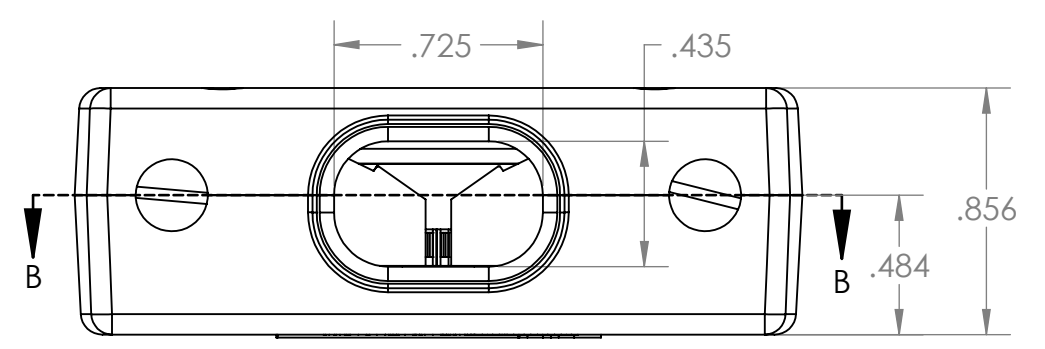

4

3

2

1

SECTION A-A

SECTION B-B

SECTION C-C

DIM: INCH	DATE: 01/11/2022	RoHS COMPLIANT: YES	DESCRIPTION: DB25 Breakout Board W/ Enclosure
		WINFORD ENGINEERING, LLC 4561 GARFIELD ROAD AUBURN, MI 48611	PART NUMBER (S) <b>BRKEAD25M-T</b>
www.winford.com		989-671-9721	PART REVISION <b>A</b>