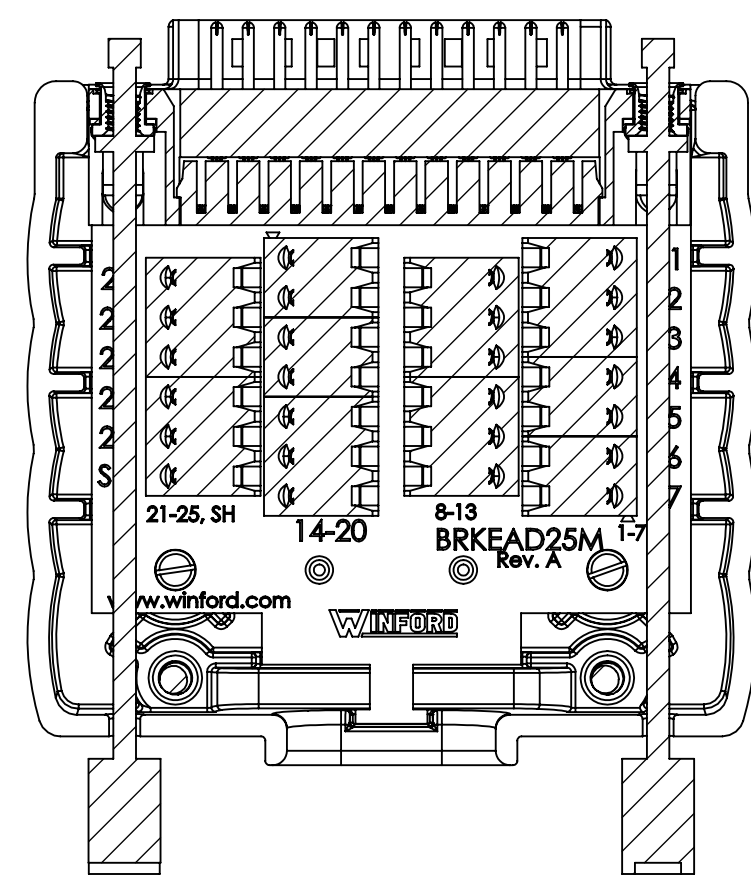

4

3

2

1

SECTION A-A

SECTION B-B

SECTION C-C

DIM: INCH	DATE: 01/11/2022	RoHS COMPLIANT: YES	DESCRIPTION: DB25 Breakout Board W/ Enclosure
		WINFORD ENGINEERING, LLC 4561 GARFIELD ROAD AUBURN, MI 48611	PART NUMBER (S) <b>BRKEAD25M-T</b>
www.winford.com		989-671-9721	PART REVISION <b>A</b>

4

3

2

1