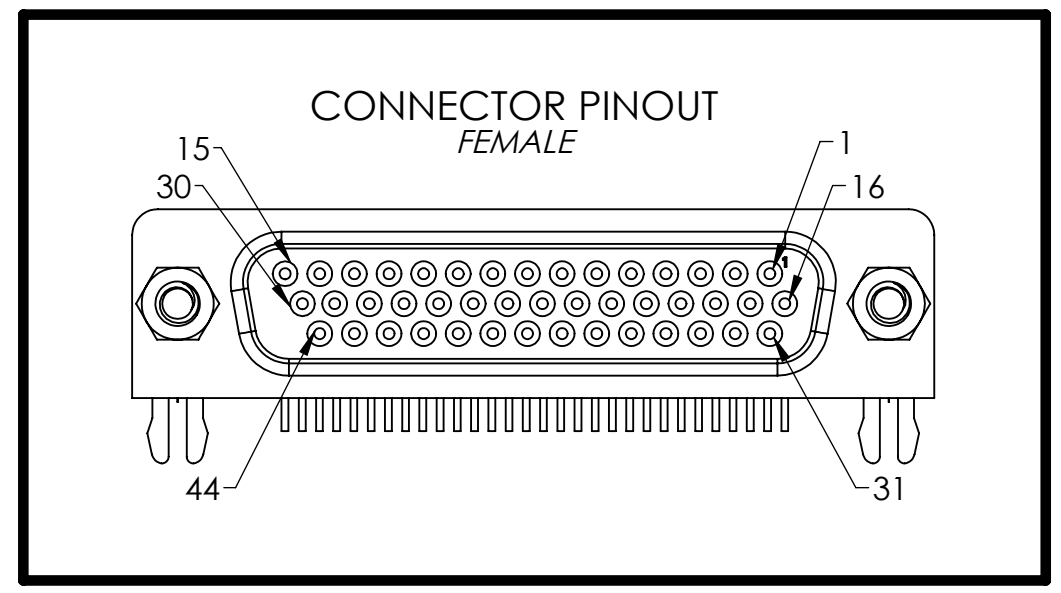

4

3

2

1

DIM: INCH	DATE: 09/22/2019	RoHS COMPLIANT: YES	DESCRIPTION:
			DB44HD Female Breakout
www.winford.com		WINFORD ENGINEERING, LLC 4561 GARFIELD ROAD AUBURN, MI 48611 989-671-9721	PART NUMBER (S) BRKDD44HDFV2-R-DIN
			PART REVISION A