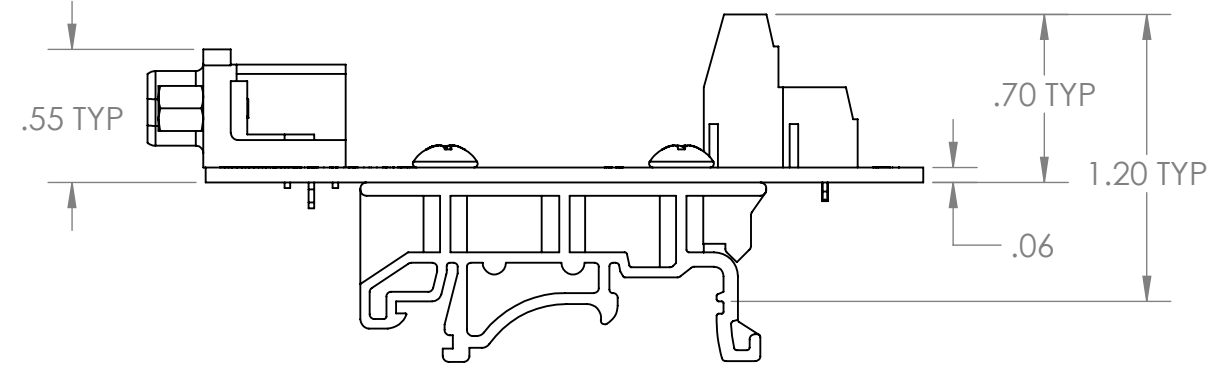

4

3

2

1

DIM: INCH	DATE: 09/22/2019	RoHS COMPLIANT: YES	DESCRIPTION:
			DB44HD Female Breakout
www.winford.com		WINFORD ENGINEERING, LLC 4561 GARFIELD ROAD AUBURN, MI 48611 989-671-9721	PART NUMBER (S) BRKDD44HDFV2-R-DIN
			PART REVISION A