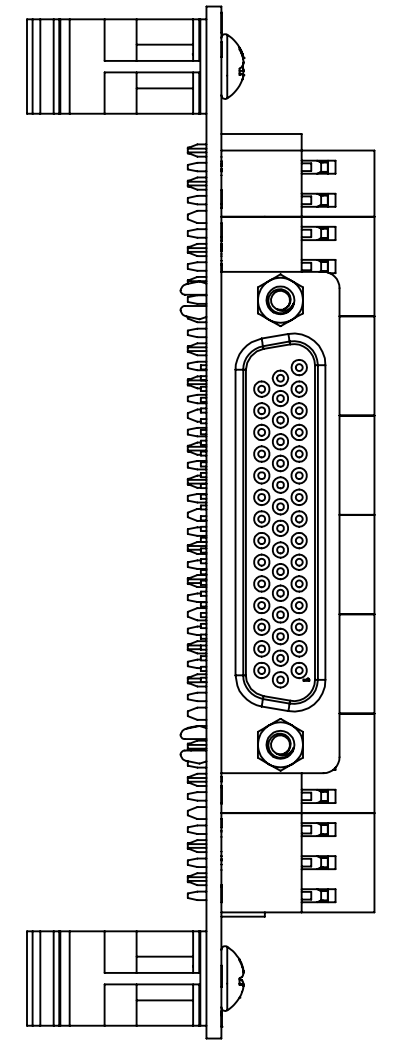

4

3

2

1

DIM: INCH	DATE: 09/22/2019	RoHS COMPLIANT: YES	DESCRIPTION:
			DB44HD Female Breakout
www.winford.com		WINFORD ENGINEERING, LLC 4561 GARFIELD ROAD AUBURN, MI 48611 989-671-9721	PART NUMBER (S) BRKDD44HDFV2-R-DIN
			PART REVISION A

4

3

2

1

B

B

A

A