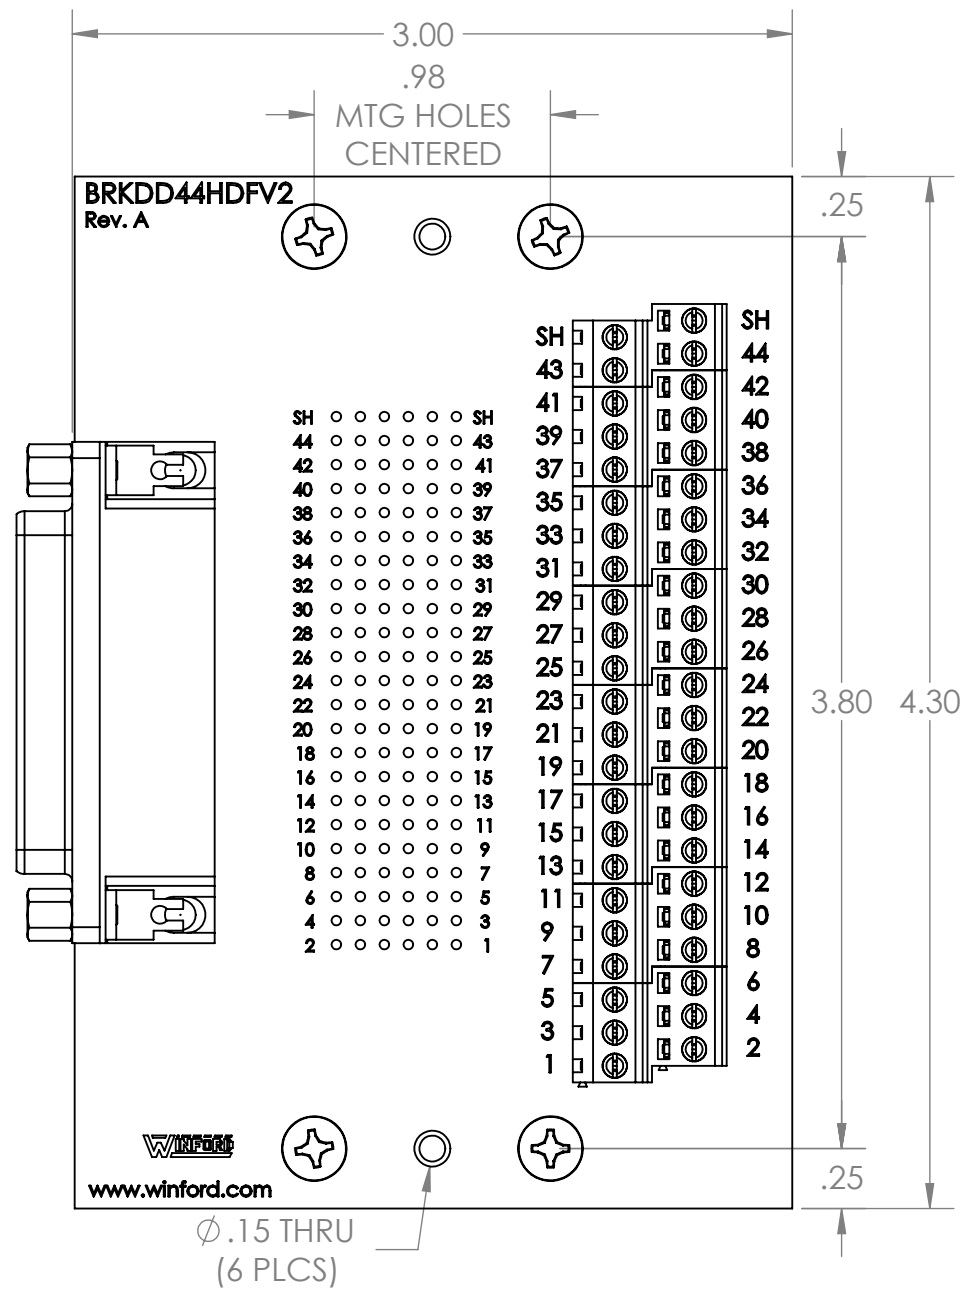

4

3

2

1

DIM: INCH	DATE: 09/22/2019	RoHS COMPLIANT: YES	DESCRIPTION:
			DB44HD Female Breakout
www.winford.com		WINFORD ENGINEERING, LLC 4561 GARFIELD ROAD AUBURN, MI 48611 989-671-9721	PART NUMBER (S) BRKDD44HDFV2-R-DIN
			PART REVISION A

4

3

2

1

B

B

A

A