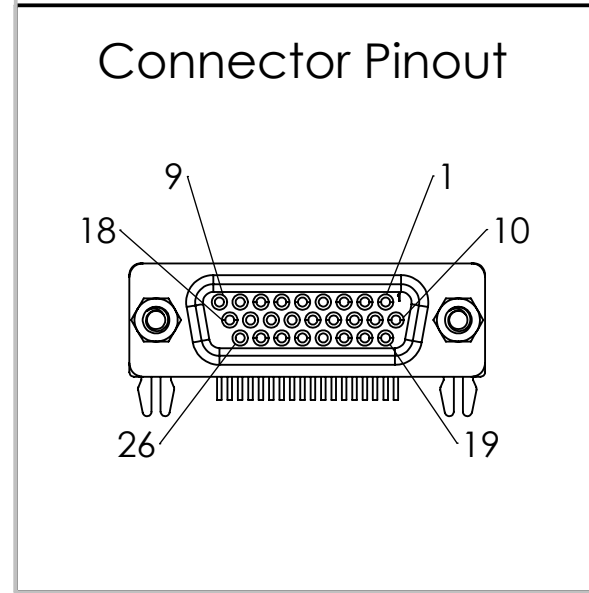

4

3

2

1

DIM: INCH	DATE: 08/09/2021	RoHS COMPLIANT: Yes	DESCRIPTION:
 WINFORD ENGINEERING, LLC 4561 GARFIELD ROAD AUBURN, MI 48611			DB26HD Female Breakout Board
www.winford.com		989-671-9721	PART NUMBER (S) BRKDD26HDFV2-R-DIN
			PART REVISION A