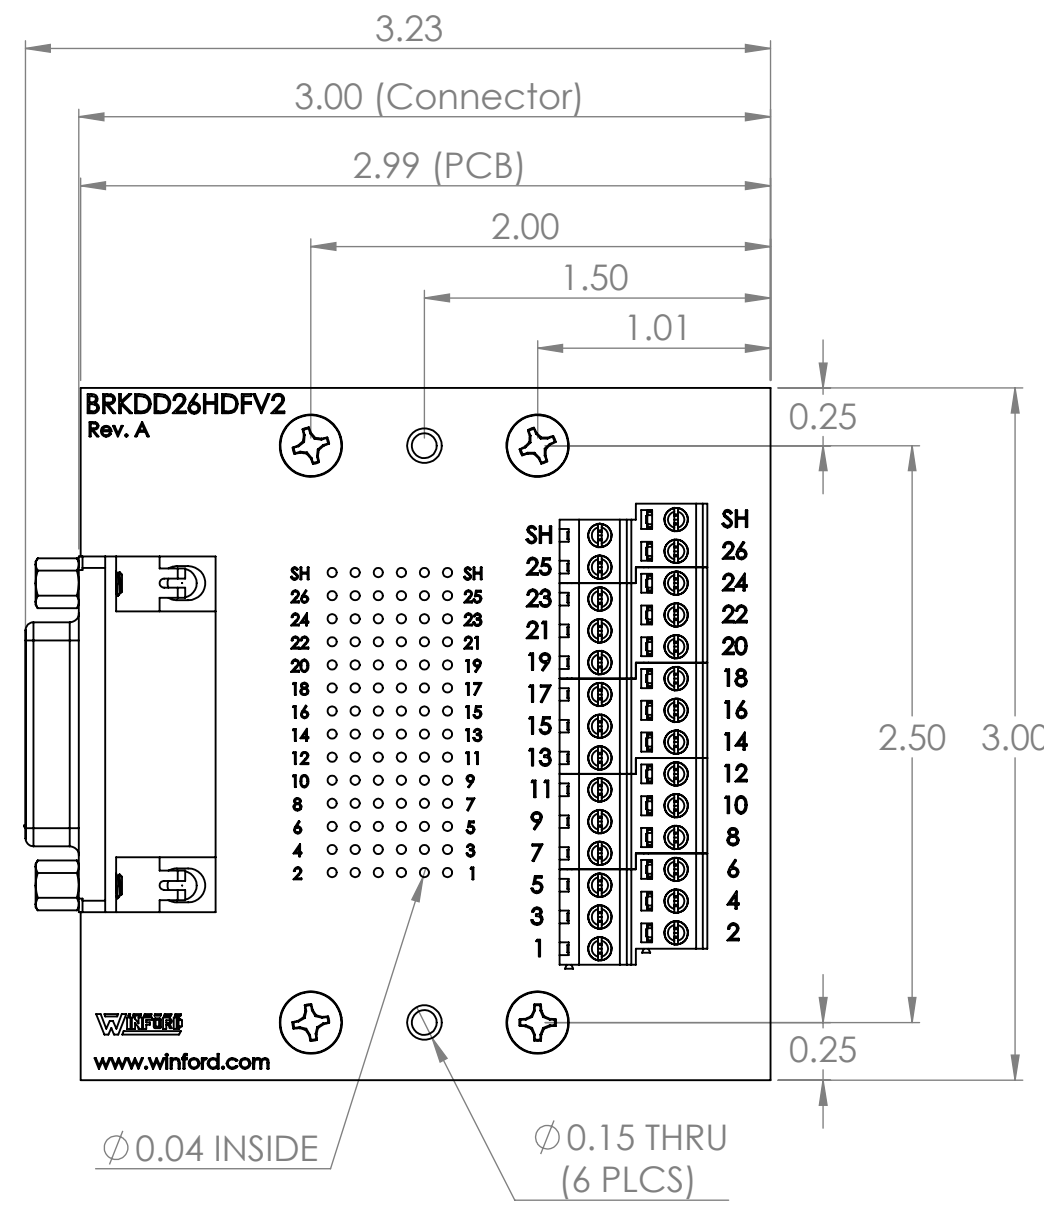

4

3

2

1

B

B

A

A

4

3

2

1

DIM: INCH	DATE: 08/09/2021	RoHS COMPLIANT: Yes	DESCRIPTION:
 WINFORD ENGINEERING, LLC 4561 GARFIELD ROAD AUBURN, MI 48611			DB26HD Female Breakout Board
www.winford.com		989-671-9721	PART NUMBER (S) BRKDD26HDFV2-R-DIN
			PART REVISION A