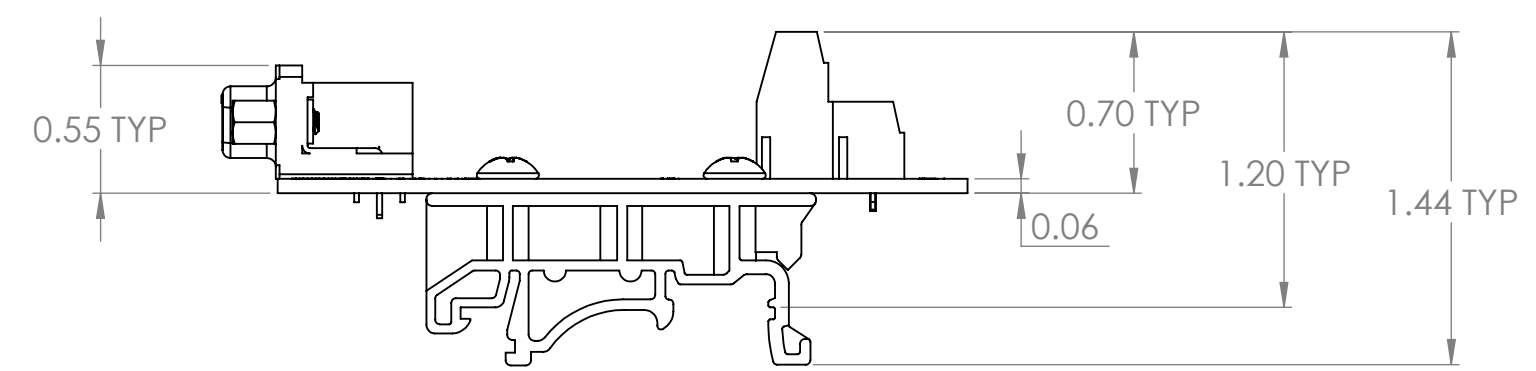

4

3

2

1

DIM: INCH	DATE: 08/09/2021	RoHS COMPLIANT: Yes	DESCRIPTION:
 WINFORD ENGINEERING, LLC 4561 GARFIELD ROAD AUBURN, MI 48611			DB26HD Female Breakout Board
www.winford.com		989-671-9721	PART NUMBER (S) BRKDD26HDFV2-R-DIN
			PART REVISION A