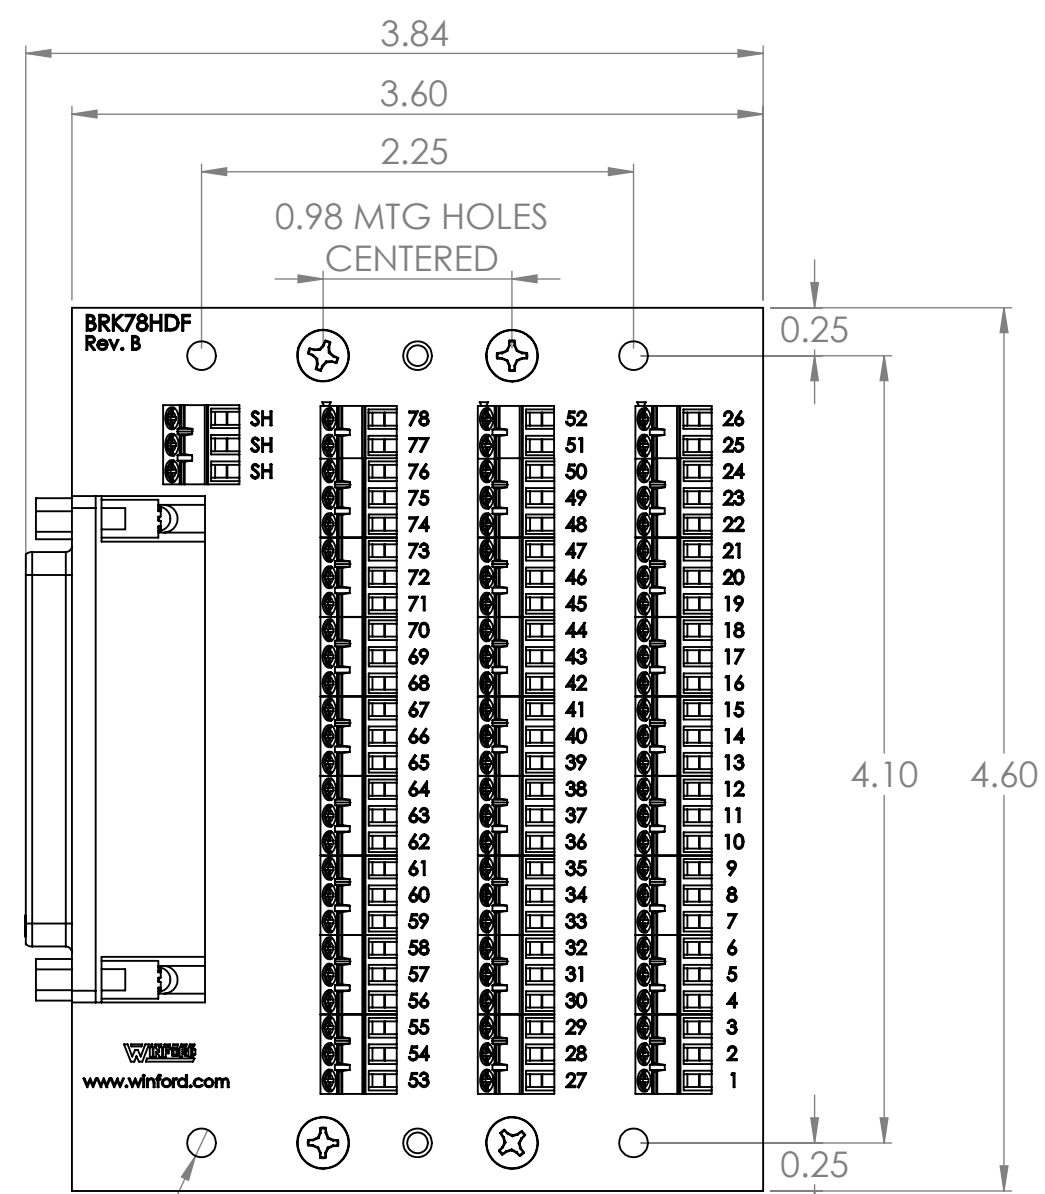

4

3

2

1

B

B

Ø0.15 THRU
(10 PLCS)

A

A

4

3

2

1

DIM: INCH	DATE: 04/29/2021	RoHS COMPLIANT: Yes	DESCRIPTION:
 WINFORD ENGINEERING, LLC 4561 GARFIELD ROAD AUBURN, MI 48611			DB78 Female Breakout Board
www.winford.com		989-671-9721	PART NUMBER (S) BRK78HDF-R-DIN
			PART REVISION B