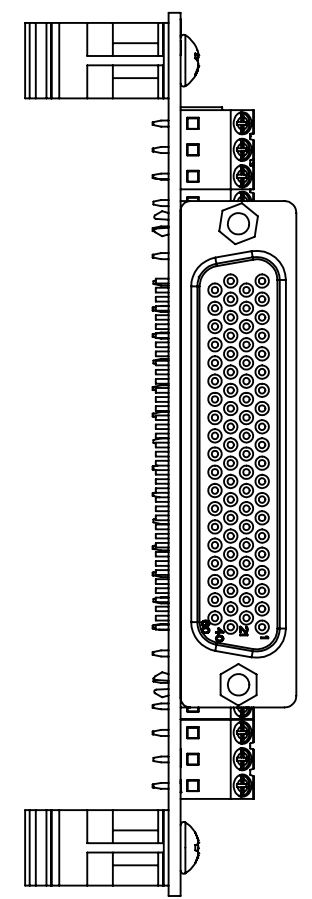

4

3

2

1

B

B

Ø0.15 THRU
(10 PLCS)

A

A

4

3

2

1

DIM: INCH	DATE: 04/29/2021	RoHS COMPLIANT: Yes	DESCRIPTION:
 WINFORD ENGINEERING, LLC 4561 GARFIELD ROAD AUBURN, MI 48611			DB78 Female Breakout Board
www.winford.com		989-671-9721	PART NUMBER (S) BRK78HDF-R-DIN
			PART REVISION B