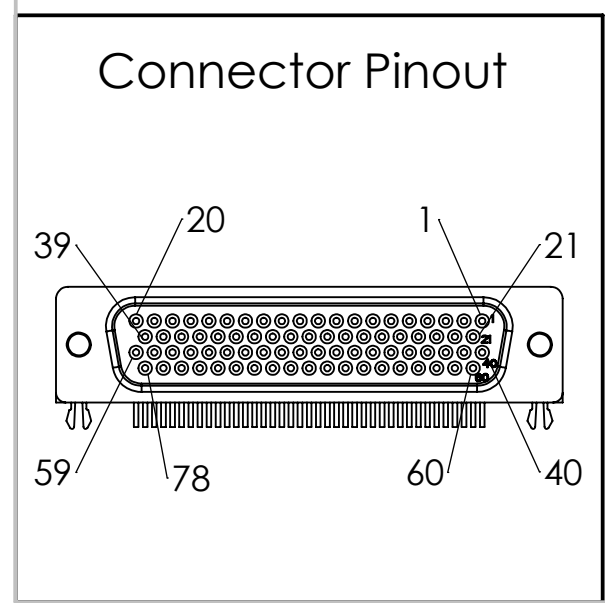

4

3

2

1

B

B

Ø0.15 THRU
(10 PLCS)

A

A

4

3

2

1

DIM: INCH	DATE: 04/29/2021	RoHS COMPLIANT: Yes	DESCRIPTION:
 WINFORD ENGINEERING, LLC 4561 GARFIELD ROAD AUBURN, MI 48611			DB78 Female Breakout Board
www.winford.com		989-671-9721	PART NUMBER (S) BRK78HDF-R-DIN
			PART REVISION B