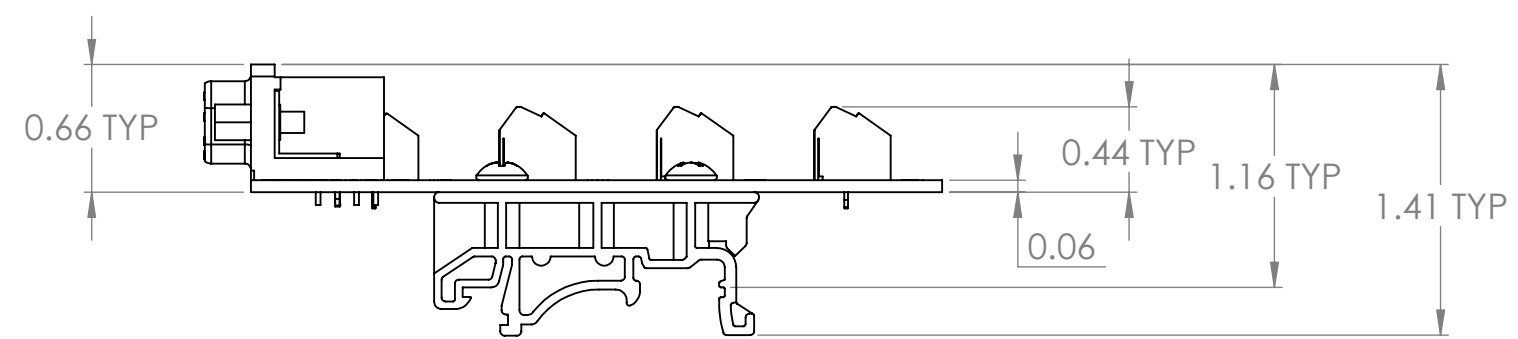

4

3

2

1

B

B

Ø0.15 THRU
(10 PLCS)

A

A

4

3

2

1

DIM: INCH	DATE: 04/29/2021	RoHS COMPLIANT: Yes	DESCRIPTION:
 WINFORD ENGINEERING, LLC 4561 GARFIELD ROAD AUBURN, MI 48611			DB78 Female Breakout Board
www.winford.com		989-671-9721	PART NUMBER (S) BRK78HDF-R-DIN
			PART REVISION B