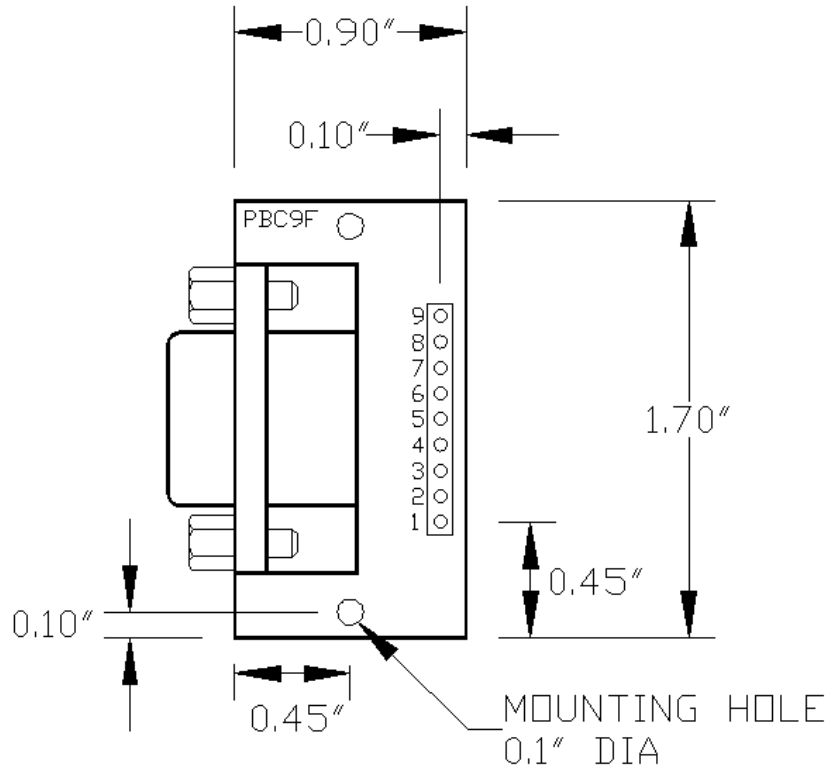

www.winfordeng.com • sales@winfordeng.com

WINFORD ENGINEERING

4169 Four Mile Road • Bay City, MI 48706

1-877-634-2673 • FAX: 1-989-671-2941

PBC9F Physical Layout

DB9 Female Pinout