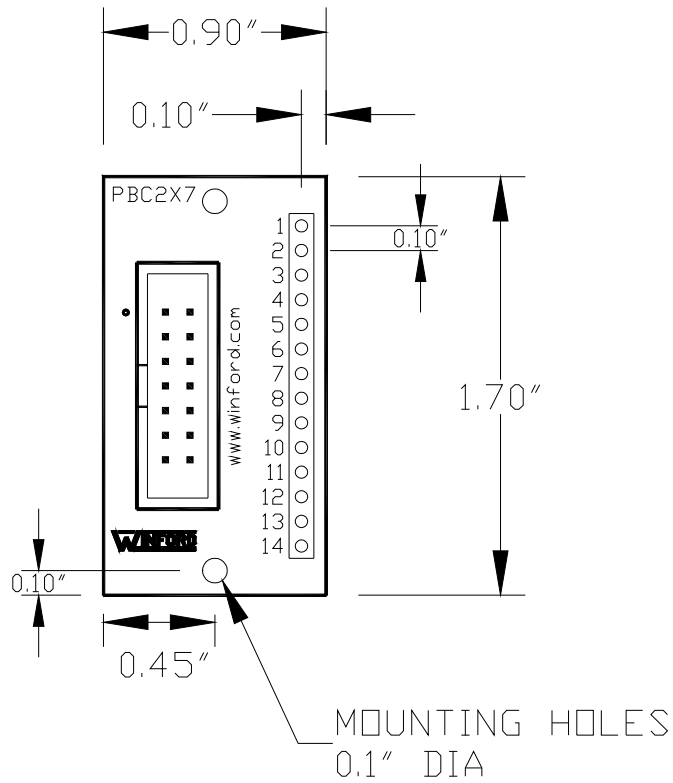

WINFORD ENGINEERING, LLC

4561 Garfield Road • Auburn, MI 48611

www.winford.com • sales@winford.com

1-877-634-2673 • FAX: 1-989-671-2941

PBC2X7 Physical Layout

2x7 Header Pinout