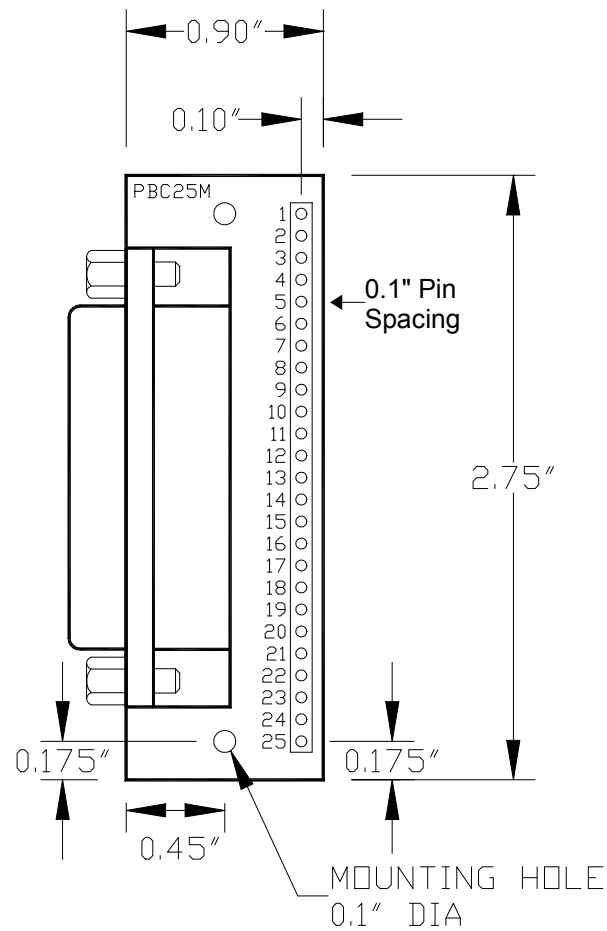

www.winfordeng.com • sales@winfordeng.com

WINFORD ENGINEERING

4169 Four Mile Road • Bay City, MI 48706

1-877-634-2673 • FAX: 1-989-671-2941

PBC25M Physical Layout

DB25 Male Pinout