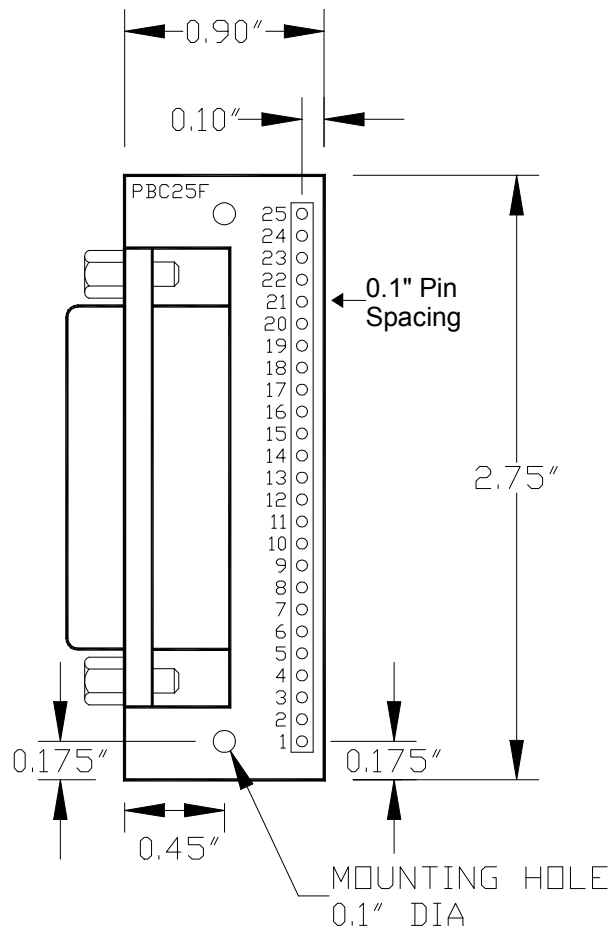

www.winfordeng.com • sales@winfordeng.com

WINFORD ENGINEERING

4169 Four Mile Road • Bay City, MI 48706

1-877-634-2673 • FAX: 1-989-671-2941

PBC25F Physical Layout

DB25 Female Pinout